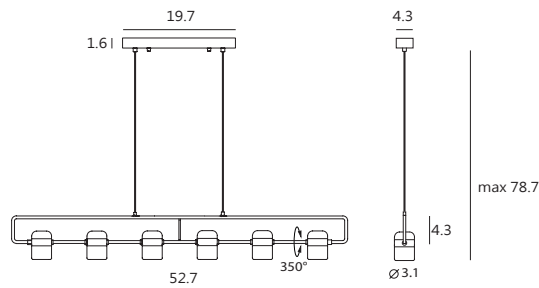

Ling Pendant PL6

SLD-80PF6
LED 6 x 6W (3000K, CRI 90, 3120lm)
Built-in dimmable driver
Shade rotatable
Black textile wire

Materials : frosted glass, steel
Color : matt black + copper ring
Canopy : same as shade color