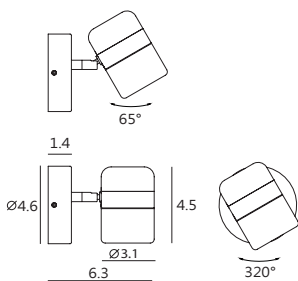

LING 欄

LING is a harmonious mingle of minimalism and nostalgia design which is inspired by patterned metal-fence used to be built around balconies and windows in early Taiwan. The copper/ brass glow elegantly connects glass and metal shade. Through inner reflection of embedded LED light source, the adorable lamp impressively creates double ambience in one single fitting.

matt white + matt brass ring

LING PL6

UNIT:cd
AVERAGE BEAM ANGLE(50%):110.6 DE G

Measurement : inches

LING / 2