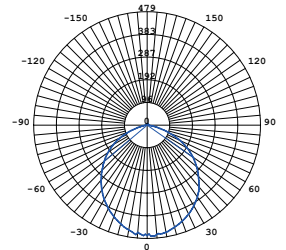

Ling Wall

LED 6W (3000K, CRI 90, 520lm)
Touch dimmer switch
Shade rotatable

Materials : frosted glass, steel
Color : matt black + copper ring
 matt white + matt brass ring
Canopy : same as shade color

Ling Pendant PL6

SLD-80PF6
LED 6 x 6W (3000K, CRI 90, 3120lm)
Built-in dimmable driver
Shade rotatable
Black textile wire

Materials : frosted glass, steel
Color : matt black + copper ring
Canopy : same as shade color

matt black + copper ring

matt white + matt brass ring

LING PL6

UNIT:cd
AVERAGE BEAM ANGLE(50%):110.6 DE G

Measurement : inches

LING / 2