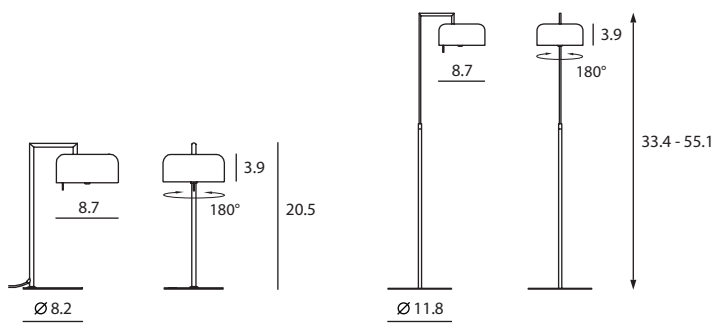

Lalu+ Table

SQ-250MDR
E26 1 x Max 60W
Dip switch,
shade rotatable
Black textile cord

Materials: steel, acrylic diffuser
Color: copper + matt black
shiny jolly green + matt brass

Lalu+ Floor

SQ-250MFR
E26 1 x Max 60W
Dip switch,
shade rotatable,
height adjustable
Black textile cord

Materials: steel, acrylic diffuser
Color: copper + matt black

copper
+ matt black

shiny jolly green
+ matt brass

Measurement : inches

LALU+ D/F / 2