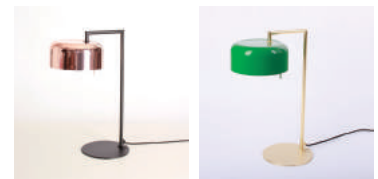

LALU+ D/F / 1

LALU+ D/F 拉魯

LALU+ Pendant version has gained so much popularity that we've introduced LALU+ Desk and Floor versions as well. By replacing glass with steel, this classic silhouette has been reinvented with a modern twist. Fuse a bit of retro with a splash of modern, render it utilitarian, and you've got LALU+. Allow this light to enliven your surroundings.

Lalu+ Table

SQ-250MDR
E26 1 x Max 60W
Dip switch,
shade rotatable
Black textile cord

Materials: steel, acrylic diffuser
Color: copper + matt black
shiny jolly green + matt brass

Lalu+ Floor

SQ-250MFR
E26 1 x Max 60W
Dip switch,
shade rotatable,
height adjustable
Black textile cord

Materials: steel, acrylic diffuser
Color: copper + matt black

copper
+ matt black

shiny jolly green
+ matt brass

Measurement : inches

LALU+ D/F / 2