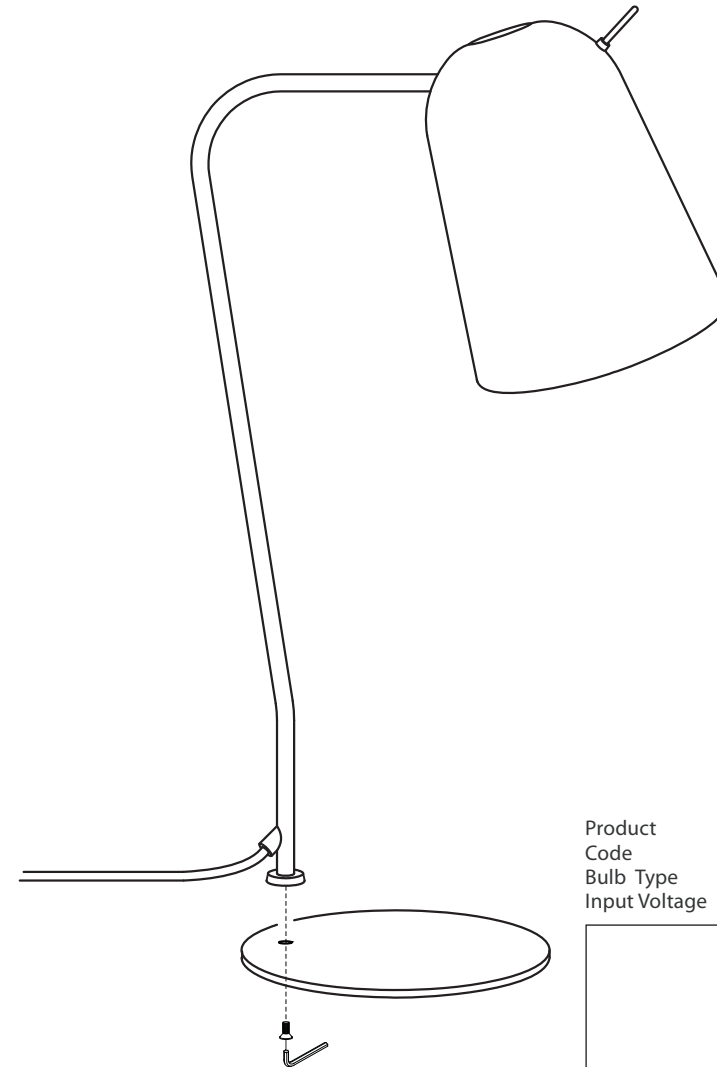

ATTENTION

POUR PRÉVENIR LES CHOCS ÉLECTRIQUES NE PAS UTILISER CETTE FICHE POLARISÉE AVEC UN PROLONGATEUR, UNE PRISE DE COURANT OU UNE AUTRE SORTIE DE COURANT, SAUF SI LES LAMES PEUVENT ÊTRE INSÉRÉES A FOND SANS EN LAISSER AUCUNE PARTIE À DÉCOUVERT.

Parts List
內容物清單