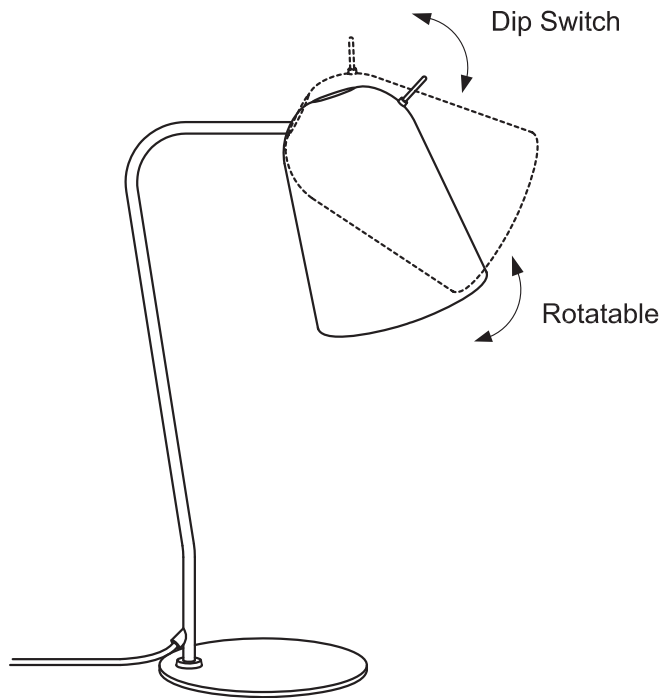

Additional attention : pole label
補充說明：桌立燈極性說明