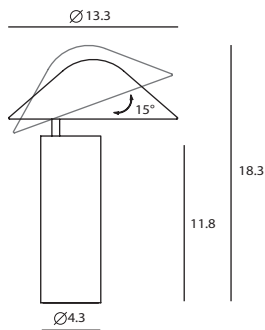

Damo Table Simple

SQ-339MDRS-1
E26 1 x Max 60W
Shade rotatable
On/off push switch
Black textile cord

Materials : steel
Color : copper / chrome / matt
black / matt white
Materials : steel

copper

chrome

matt black

matt white

Measurement : inches

DAMO / 2