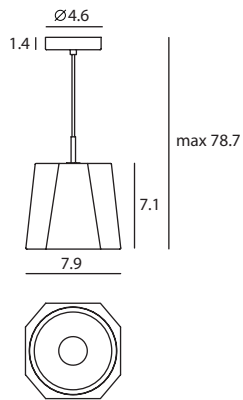

CASTLE ROCK 浮岩

The Castle ROCK's faceted concrete shade is a geometric representation of what is found in nature. The matt concrete exterior is contrasted by a metallic interior which reflects and amplifies the down-cast light providing a soft illumination.

Castle Pendant Rock

SQ-2321CP
E26 1 x Max 77W
Gray textile wire

Materials : concrete, aluminum
Color : concrete
Canopy : chrome

Measurement : inches
CASTLE ROCK / 2