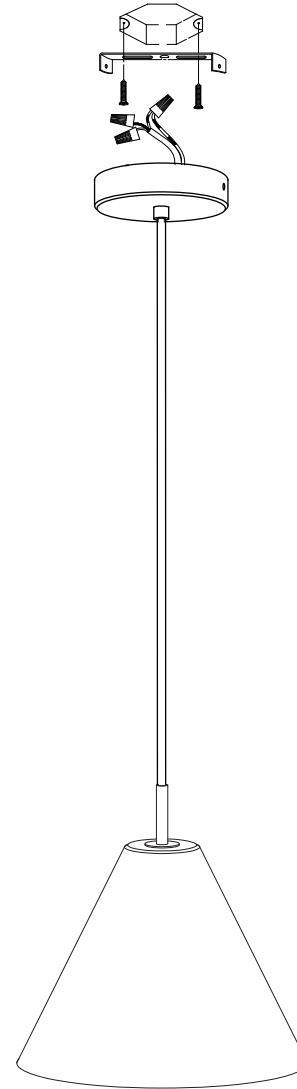

【Concrete】:

- Clean off the shade by feather duster or dry fabric slightly and regularly.
- When wet cleaning is necessary, wipe the shade with a wet fabric to maintain original appearance evenly.

Attention: Do NOT use dry fabric to wipe off the dust incase surface scratch. Do Not use solvents or chemicals, especially abrasive cleaner to clean SEED items!

Parts List
內容物清單

Product 商品 : CASTLE P CONE
Code 型號 : SQ-185CP
Bulb Type 燈泡 : E26 1xMax. 77W
Input Voltage 輸入電壓 : 120V~ 60Hz

In Parts Bag
零件包內容

Step 01

Take off the internal bracket from the canopy. Fix the bracket on the ceiling. Ensure you use the correct type of wall plug for the material you are drilling into.