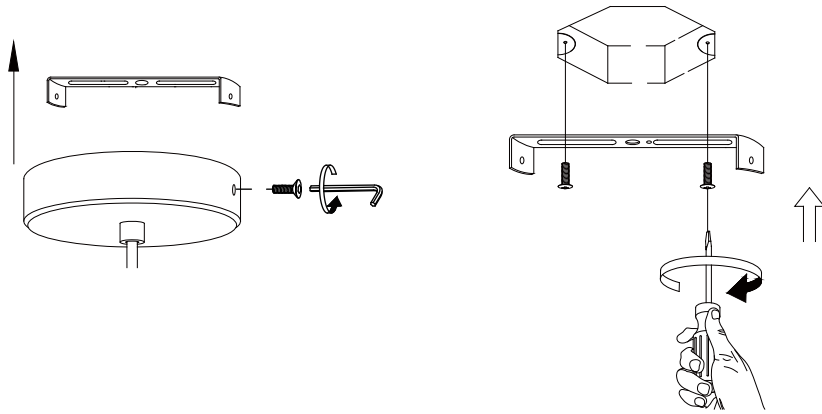

Parts List
內容物清單

Product 商品 : CASTLE P CONE
Code 型號 : SQ-185CP
Bulb Type 燈泡 : E26 1xMax. 77W
Input Voltage 輸入電壓 : 120V~ 60Hz

In Parts Bag
零件包內容

Step 01

Take off the internal bracket from the canopy. Fix the bracket on the ceiling. Ensure you use the correct type of wall plug for the material you are drilling into.

取下壁鐵，將壁鐵固定在欲安裝之天花板上。

Step 02

Ensure Power is switched off!

Connect the main supply cables to the corresponding cables on the light.

確認電源已關閉！
連接主電源線與燈具電源線。

*** It is recommended that a qualified electrician connects the power in this step.**