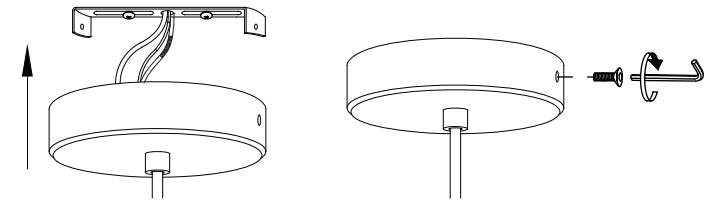

Step 03

Put on the canopy and screw on.

裝上壁蓋並鎖緊。