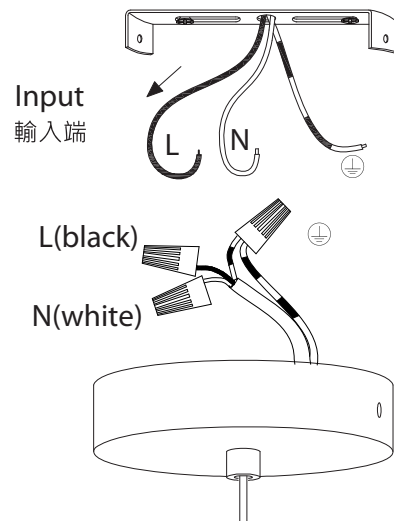

Parts List
內容物清單

Product 商品 : CASTLE P CONE
Code 型號 : SQ-185CP
Bulb Type 燈泡 : E26 1xMax. 77W
Input Voltage 輸入電壓 : 120V~ 60Hz

In Parts Bag
零件包內容

Step 01

Take off the internal bracket from the canopy. Fix the bracket on the ceiling. Ensure you use the correct type of wall plug for the material you are drilling into.

取下壁鐵，將壁鐵固定在欲安裝之天花板上。

Step 02

Ensure Power is switched off!

Connect the main supply cables to the corresponding cables on the light.

確認電源已關閉！
連接主電源線與燈具電源線。

*** It is recommended that a qualified electrician connects the power in this step.**

此步驟建議由合格電工操作。

Step 03

Put on the canopy and screw on.

裝上壁蓋並鎖緊。

Step 04

Put on adapted bulb (not included in this package).

裝上燈泡 (燈泡並未附於配件包中)。