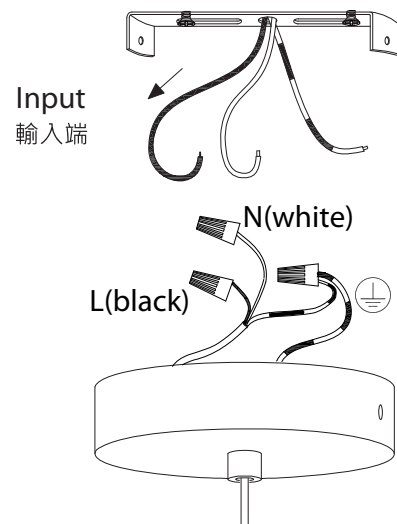

Parts List
內容物清單

Product 商品 : CASTLE P BELL S
Code 型號 : SQ-3164CP
Bulb Type 燈泡 : E26 1xMax. 77 W
Input Voltage 輸入電壓 : 120V~ 60Hz

In Parts Bag
零件包內容

x2

x1

Step 01

Take off the internal bracket from the canopy. Fix the bracket on the ceiling. Ensure you use the correct type of wall plug for the material you are drilling into.

取下壁鐵，將壁鐵固定在欲安裝之天花板上。

Step 02

Ensure power is switched off!

Connect the main supply cables to the corresponding cables on the light.

確認電源已關閉！
連接主電源線與燈具電源線。

*** It is recommended that a qualified electrician connects the power in this step.**

此步驟建議由合格電工操作。

Step 03

Put on the canopy and screw on.

裝上壁蓋並鎖緊。

Step 04

Put on adapted bulb (not included in this package).

裝上燈泡 (燈泡並未附於配件包中)。