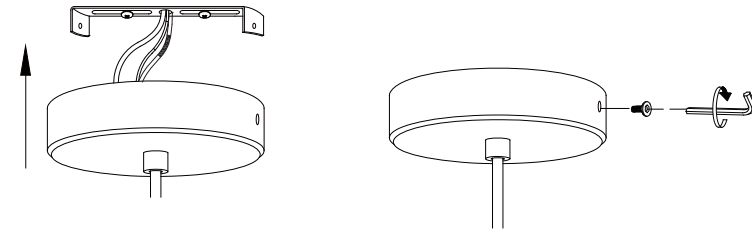

Step 03

Put on the canopy and screw on.

裝上壁蓋並鎖緊。