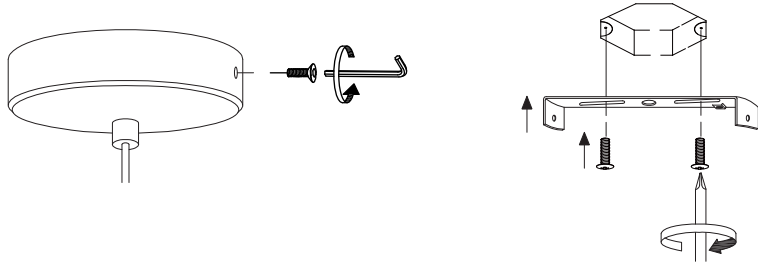

Parts List
內容物清單

Product 商品 : CASTLE P BELL S
Code 型號 : SQ-3164CP
Bulb Type 燈泡 : E26 1xMax. 77 W
Input Voltage 輸入電壓 : 120V~ 60Hz

In Parts Bag
零件包內容

x2

x1

Step 01

Take off the internal bracket from the canopy. Fix the bracket on the ceiling. Ensure you use the correct type of wall plug for the material you are drilling into.

取下壁鐵，將壁鐵固定在欲安裝之天花板上。

Step 02

Ensure power is switched off!

Connect the main supply cables to the corresponding cables on the light.

確認電源已關閉！
連接主電源線與燈具電源線。

*** It is recommended that a qualified electrician connects the power in this step.**