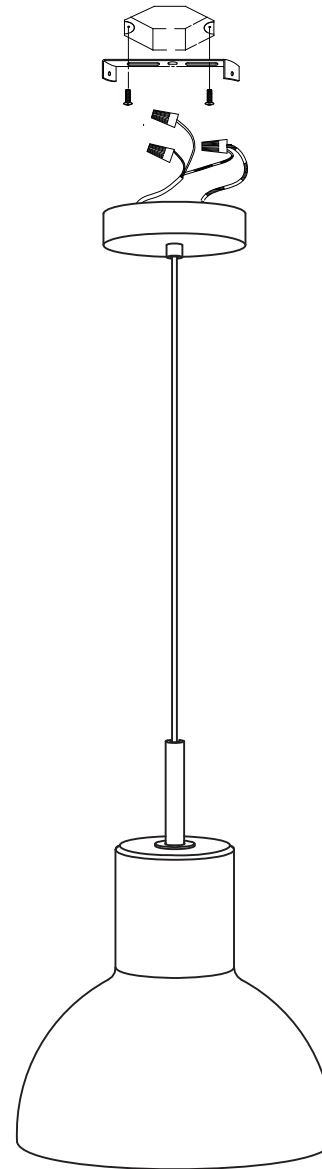

【Concrete】:

- Clean off the shade by feather duster or dry fabric slightly and regularly.
- When wet cleaning is necessary, wipe the shade with a wet fabric to maintain original appearance evenly.

Attention: Do NOT use dry fabric to wipe off the dust incase surface scratch. Do Not use solvents or chemicals, especially abrasive cleaner to clean SEED items!

Parts List
內容物清單

Product 商品 : CASTLE P BELL S
Code 型號 : SQ-3164CP
Bulb Type 燈泡 : E26 1xMax. 77 W
Input Voltage 輸入電壓 : 120V~ 60Hz

In Parts Bag
零件包內容

x2

x1

Step 01

Take off the internal bracket from the canopy. Fix the bracket on the ceiling. Ensure you use the correct type of wall plug for the material you are drilling into.