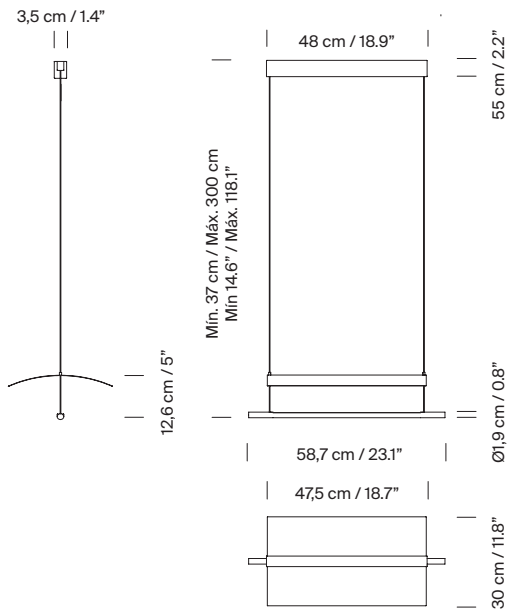

General description:

Black metal structure with matte finish.
S&C white metallic shade with brilliant finish (exterior).
Polycarbonate diffuser.
Electric cable length: 3 m / 118,1"

Approximate weight (unpacked):

Model A: Lámina 45

Model B: Sistema Lámina 45

Lámina

Antoni Arola. 2018
Pendant lamps

Model C: Lámina 85

Model D: Sistema Lámina 85

Lámina

Antoni Arola. 2018
Pendant lamps