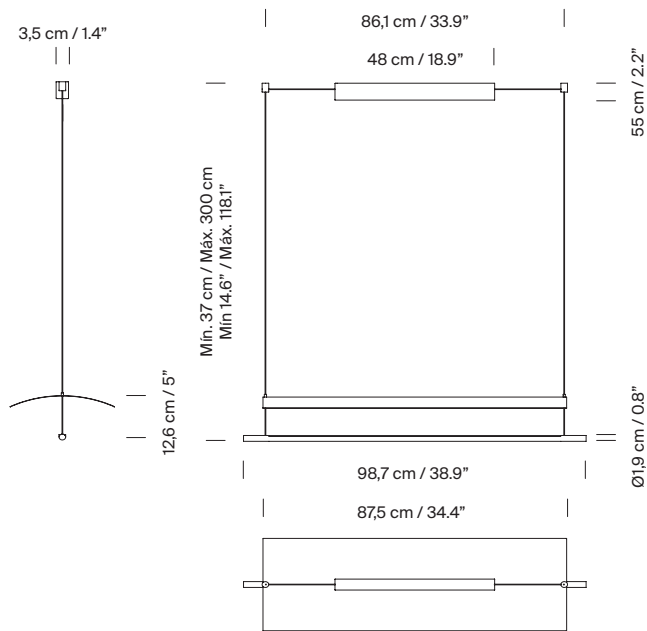

General description:

Black metal structure with matte finish.
S&C white metallic shade with brilliant finish (exterior).
Polycarbonate diffuser.
Electric cable length: 3 m / 118,1"

Approximate weight (unpacked):

Model A: Lámina 45

Model B: Sistema Lámina 45

Lámina

Antoni Arola. 2018
Pendant lamps

Model C: Lámina 85

Model D: Sistema Lámina 85

Lámina

Antoni Arola. 2018
Pendant lamps

Model E: Lámina 165

Model F: Lámina Mayor