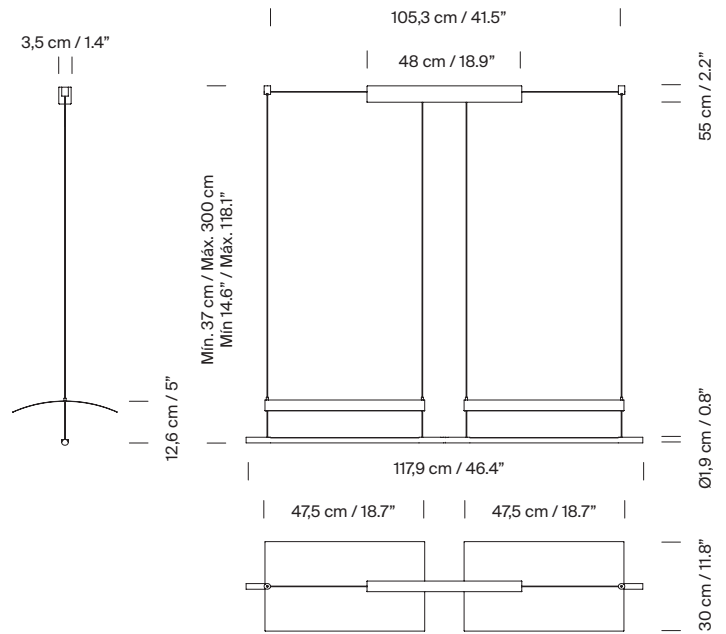

General description:

Black metal structure with matte finish.
S&C white metallic shade with brilliant finish (exterior).
Polycarbonate diffuser.
Electric cable length: 3 m / 118,1"

Approximate weight (unpacked):

Model A: Lámina 45

Model B: Sistema Lámina 45

Lámina

Antoni Arola. 2018
Pendant lamps

Model C: Lámina 85

Model D: Sistema Lámina 85

Lámina

Antoni Arola. 2018
Pendant lamps