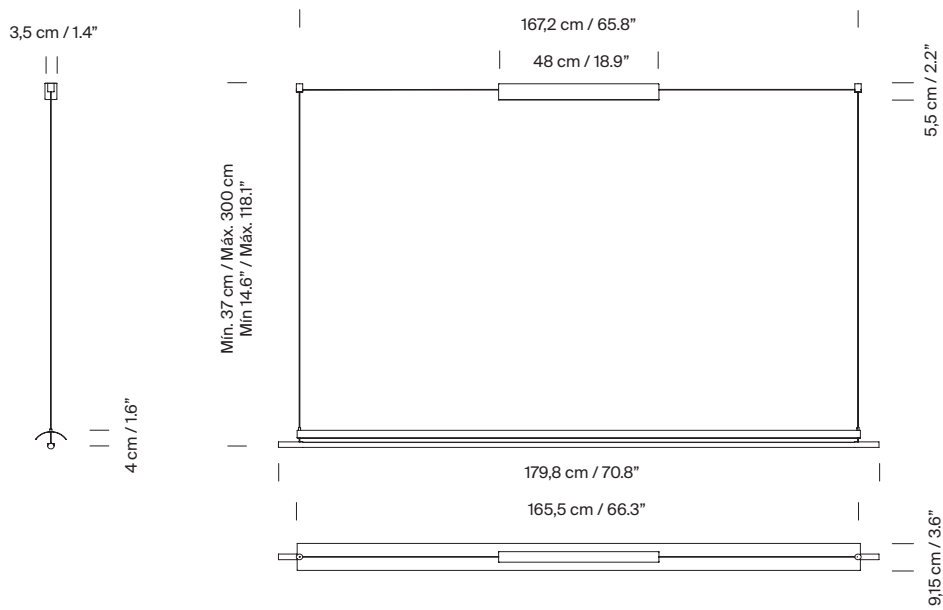

Lámina

Antoni Arola. 2018
Pendant lamps

Model E: Lámina 165