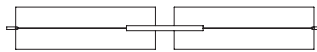

Sistema Lámina 85

D