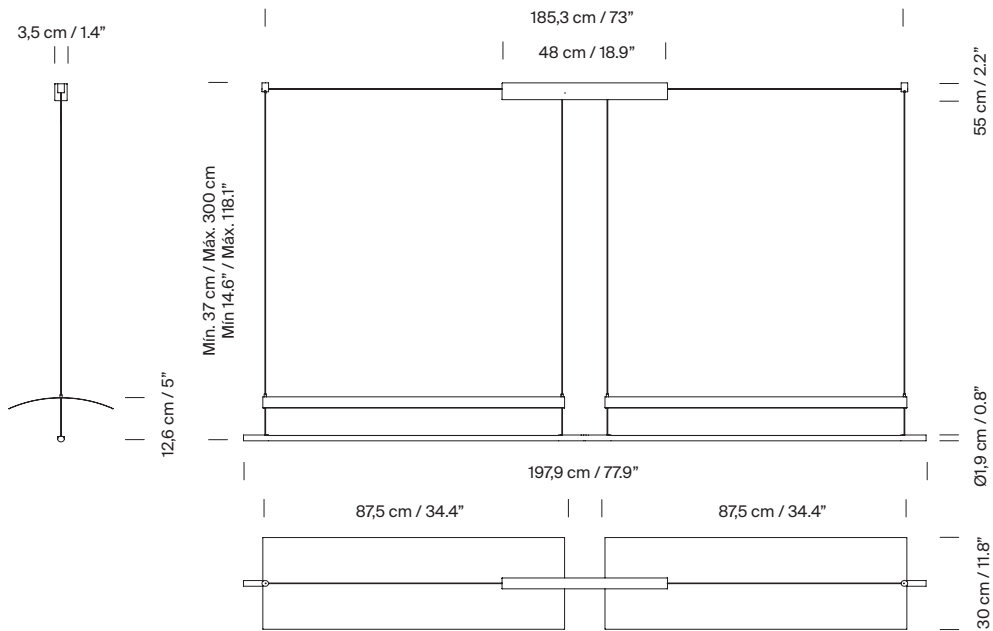

General description:

Black metal structure with matte finish.
S&C white metallic shade with brilliant finish (exterior).
Polycarbonate diffuser.
Electric cable length: 3 m / 118,1"

Approximate weight (unpacked):

Model A: Lámina 45

Model B: Sistema Lámina 45

Lámina

Antoni Arola. 2018
Pendant lamps

Model C: Lámina 85

Model D: Sistema Lámina 85

Lámina

Antoni Arola. 2018
Pendant lamps

Model E: Lámina 165

Model F: Lámina Mayor