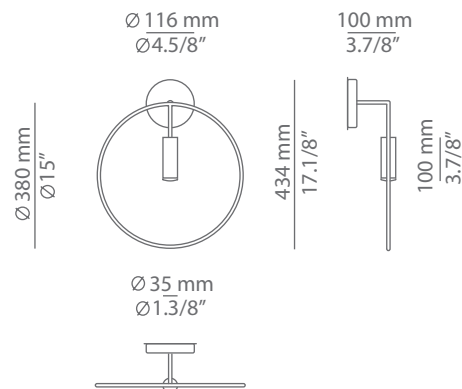

### Description

Metallic wall lamp with a circular body, cylindrical aluminium head and acrylic (PMMA) lens diffuser. 50° angle acrylic optic lens conversion kit is optional.

Pictures above might not show the specified dimensions or material. They are for illustration purposes only.

### Ordering information

Product Code	Lamp	Finish body	Finish head	Accessories
■ A-3630-W	■ LED 6.1W (2700K / Ang 120° / >80 CRI / 350mA) 120V (included) / Typ* 665 lumens Non Dimmable (dimmable upon request)	■ 26 BLK Black ■ CUSTOM	■ 26 BLK Black ■ 61 S GLD Satin Gold ■ CUSTOM	■ 50° angle acrylic optic lens conversion kit E67353001