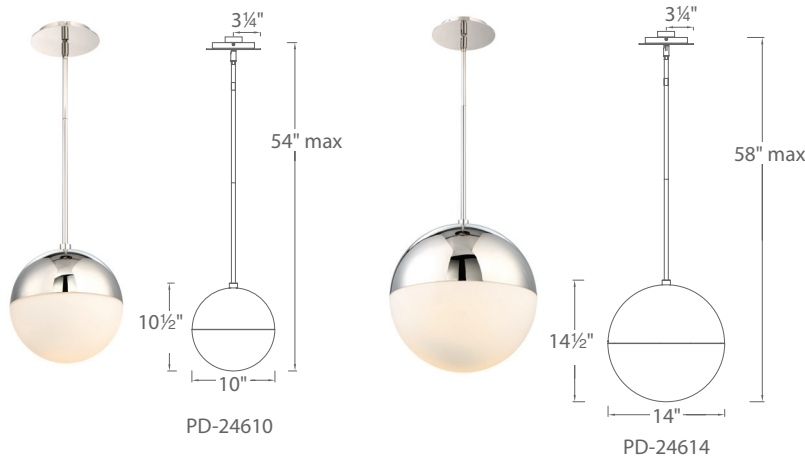

PUNK – model: PD-246

LED Interior Pendant

Fixture Type:

Catalog Number:

Project: _____

Location: _____

PRODUCT DESCRIPTION

Modern with a slight edge. Punk orbs combine shiny chrome with soft opal glass in a variety of sizes. Simple to incorporate and endure the test of time.

FEATURES

- ETL & cETL damp location listed
- Hang straight swivel
- Mouth blown etched opal glass
- 10' of wire included to extend pendant up to a total of 120", three 12" and one 6" downrods included (additional downrods available).
- Driver located in standard 4" junction box
- Universal driver (120V-220V-277V)
- Full range dimming when used with compatible dimmers*
- 50,000 hour potential life
- Color Temp: 3000K (2700K / 3500K available special order)
- CRI: 90

ORDER NUMBER

Model	Diameter	Wattage	Voltage	LED Lumens	Delivered Lumens	Finish
PD-24610	10"	18W	120V-220V-277V	1451	758	PN Polished Nickel 
PD-24614	14"	30W		2527	1563	

Example: **PD-24610-PN**
 For 2700K add "-27"; 3500K add "-35" before the finish: **PD-24610-35-PN**

SPECIFICATIONS

Construction: Aluminum and opal glass

Light Source: High output LED.

Finish: Polished Nickel (PN)

Standards: ETL & cETL damp location listed.

REPLACEMENT RODS

6 inch	RPL-ROD-IN06-NI	Polished Nickel
12 inch	RPL-ROD-IN12-NI	