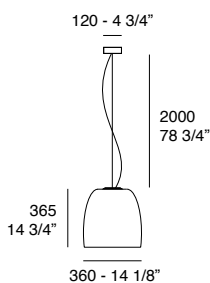

Notte S1

Max 1x60W Type T-4 Shielded G9 - IP20 - Dimmable

Diffuser: Opal white - Mirror (white interior) - Black (white interior) - Black (Gold leaf interior) - Copper (white interior) - Gold leaf blown glass

Diffuser

Notte S3

LED E26 - IP20 - Dimmable

Diffuser: Opal white - Mirror (white interior) - Black (white interior) - Black (Gold leaf interior) - Copper (white interior) - Gold leaf blown glass

Diffuser

Notte S5

LED E26 - IP20 - Dimmable

Diffuser: Opal white - Mirror (white interior) - Black (white interior) - Black (Gold leaf interior) - Copper (white interior) - Gold leaf blown glass

Diffuser

Notte S7

LED E26 - IP20 - Dimmable

Diffuser: Opal white - Mirror (white interior) - Black (white interior) - Black (Gold leaf interior) - Copper (white interior) - Gold leaf blown glass

Diffuser