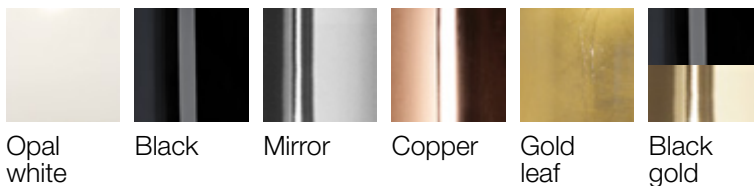

**Notte Glass**

Opal white blown
glass with lateral
ceiling attachment

Notte Metal

Painted metal
diffuser

Notte | Technical data

Notte suspension is available in six finishes. The beauty of the blown glass diffuser is enhanced by refined decoration techniques. The opal white version is a timeless classic, particularly appreciated because it easily matches every environment, ensuring a great light diffusion as well.

**Notte S1**

Max 1x60W Type T-4 Shielded G9 - IP20 - Dimmable

Diffuser: Opal white - Mirror (white interior) - Black (white interior) - Black (Gold leaf interior) - Copper (white interior) - Gold leaf blown glass**Diffuser****Notte S3**

LED E26 - IP20 - Dimmable

Diffuser: Opal white - Mirror (white interior) - Black (white interior) - Black (Gold leaf interior) - Copper (white interior) - Gold leaf blown glass**Diffuser****Notte S5**

LED E26 - IP20 - Dimmable

Diffuser: Opal white - Mirror (white interior) - Black (white interior) - Black (Gold leaf interior) - Copper (white interior) - Gold leaf blown glass**Diffuser****Notte S7**

LED E26 - IP20 - Dimmable

Diffuser: Opal white - Mirror (white interior) - Black (white interior) - Black (Gold leaf interior) - Copper (white interior) - Gold leaf blown glass**Diffuser**