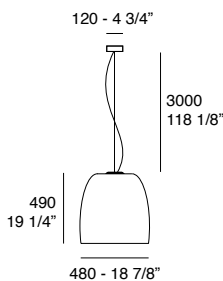

Notte Metal S1

Max 1x60W Type T-4 Shielded G9 - IP20 - Dimmable - **Diffuser:** Glossy white (white interior) - Glossy black (white interior) - Glossy white (orange interior) - Glossy white (gold leaf interior) - Glossy black (gold leaf interior) metal

Diffuser glossy white

White Orange Gold leaf

Diffuser glossy black

White Gold leaf

Notte Metal S3

LED E26 - IP20 - Dimmable - **Diffuser:** Glossy white (white interior) - Glossy black (white interior) - Glossy white (orange interior) - Glossy white (gold leaf interior) - Glossy black (gold leaf interior) metal

Diffuser glossy white

White Orange Gold leaf

Diffuser glossy black

White Gold leaf

Notte Metal S5

LED E26 - IP20 - Dimmable - **Diffuser:** Glossy white (white interior) - Glossy black (white interior) - Glossy white (orange interior) - Glossy white (gold leaf interior) - Glossy black (gold leaf interior) metal

Diffuser glossy white

White Orange Gold leaf

Diffuser glossy black

White Gold leaf

Notte Metal S7

LELED E26 - IP20 - Dimmable - **Diffuser:** Glossy white (white interior) - Glossy black (white interior) - Glossy white (orange interior) - Glossy white (gold leaf interior) - Glossy black (gold leaf interior) metal

Diffuser glossy white

White Orange Gold leaf

Diffuser glossy black

White Gold leaf