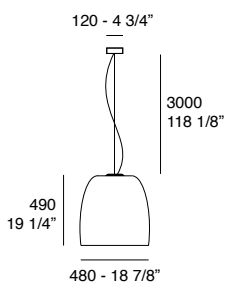

Notte S1

Max 1x60W Type T-4 Shielded G9 - IP20 - Dimmable

Diffuser: Opal white - Mirror (white interior) - Black (white interior) - Black (Gold leaf interior) - Copper (white interior) - Gold leaf blown glass

Diffuser

Notte S3

LED E26 - IP20 - Dimmable

Diffuser: Opal white - Mirror (white interior) - Black (white interior) - Black (Gold leaf interior) - Copper (white interior) - Gold leaf blown glass

Diffuser

Notte S5

LED E26 - IP20 - Dimmable

Diffuser: Opal white - Mirror (white interior) - Black (white interior) - Black (Gold leaf interior) - Copper (white interior) - Gold leaf blown glass

Diffuser

Notte S7

LED E26 - IP20 - Dimmable

Diffuser: Opal white - Mirror (white interior) - Black (white interior) - Black (Gold leaf interior) - Copper (white interior) - Gold leaf blown glass

Diffuser