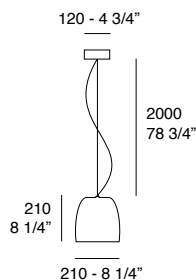

Notte S1

Max 1x60W Type T-4 Shielded G9 - IP20 - Dimmable

Diffuser: Opal white - Mirror (white interior) - Black (white interior) - Black (Gold leaf interior) - Copper (white interior) - Gold leaf blown glass

Diffuser

Notte S3

LED E26 - IP20 - Dimmable

Diffuser: Opal white - Mirror (white interior) - Black (white interior) - Black (Gold leaf interior) - Copper (white interior) - Gold leaf blown glass

Diffuser

Notte S5

LED E26 - IP20 - Dimmable

Diffuser: Opal white - Mirror (white interior) - Black (white interior) - Black (Gold leaf interior) - Copper (white interior) - Gold leaf blown glass

Diffuser

Notte S7

LED E26 - IP20 - Dimmable

Diffuser: Opal white - Mirror (white interior) - Black (white interior) - Black (Gold leaf interior) - Copper (white interior) - Gold leaf blown glass

Diffuser