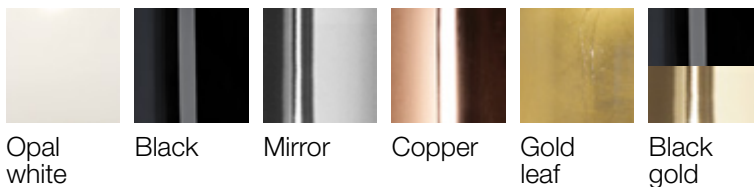

**Notte Glass**

Opal white blown
glass with lateral
ceiling attachment

Notte Metal

Painted metal
diffuser

Notte | Technical data

Notte suspension is available in six finishes. The beauty of the blown glass diffuser is enhanced by refined decoration techniques. The opal white version is a timeless classic, particularly appreciated because it easily matches every environment, ensuring a great light diffusion as well.

**Notte S1**

Max 1x60W Type T-4 Shielded G9 - IP20 - Dimmable

Diffuser: Opal white - Mirror (white interior) - Black (white interior) - Black (Gold leaf interior) - Copper (white interior) - Gold leaf blown glass**Diffuser****Notte S3**

LED E26 - IP20 - Dimmable

Diffuser: Opal white - Mirror (white interior) - Black (white interior) - Black (Gold leaf interior) - Copper (white interior) - Gold leaf blown glass**Diffuser****Notte S5**

LED E26 - IP20 - Dimmable

Diffuser: Opal white - Mirror (white interior) - Black (white interior) - Black (Gold leaf interior) - Copper (white interior) - Gold leaf blown glass**Diffuser****Notte S7**

LED E26 - IP20 - Dimmable

Diffuser: Opal white - Mirror (white interior) - Black (white interior) - Black (Gold leaf interior) - Copper (white interior) - Gold leaf blown glass**Diffuser**