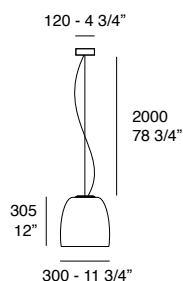

Notte S1

Max 1x60W Type T-4 Shielded G9 - IP20 - Dimmable

Diffuser: Opal white - Mirror (white interior) - Black (white interior) - Black (Gold leaf interior) - Copper (white interior) - Gold leaf blown glass

Diffuser

Notte S3

LED E26 - IP20 - Dimmable

Diffuser: Opal white - Mirror (white interior) - Black (white interior) - Black (Gold leaf interior) - Copper (white interior) - Gold leaf blown glass

Diffuser

Notte S5

LED E26 - IP20 - Dimmable

Diffuser: Opal white - Mirror (white interior) - Black (white interior) - Black (Gold leaf interior) - Copper (white interior) - Gold leaf blown glass

Diffuser

Notte S7

LED E26 - IP20 - Dimmable

Diffuser: Opal white - Mirror (white interior) - Black (white interior) - Black (Gold leaf interior) - Copper (white interior) - Gold leaf blown glass

Diffuser