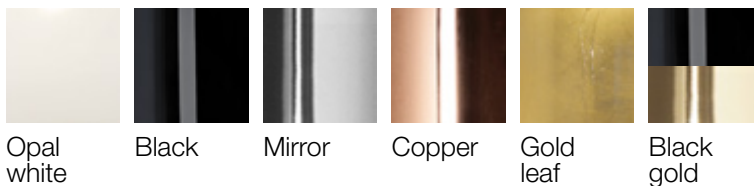

**Notte Glass**

Opal white blown
glass with lateral
ceiling attachment

Notte Metal

Painted metal
diffuser

Notte | Technical data

Notte suspension is available in six finishes. The beauty of the blown glass diffuser is enhanced by refined decoration techniques. The opal white version is a timeless classic, particularly appreciated because it easily matches every environment, ensuring a great light diffusion as well.

**Notte S1**

Max 1x60W Type T-4 Shielded G9 - IP20 - Dimmable

Diffuser: Opal white - Mirror (white interior) - Black (white interior) - Black (Gold leaf interior) - Copper (white interior) - Gold leaf blown glass**Diffuser****Notte S3**

LED E26 - IP20 - Dimmable

Diffuser: Opal white - Mirror (white interior) - Black (white interior) - Black (Gold leaf interior) - Copper (white interior) - Gold leaf blown glass**Diffuser****Notte S5**

LED E26 - IP20 - Dimmable

Diffuser: Opal white - Mirror (white interior) - Black (white interior) - Black (Gold leaf interior) - Copper (white interior) - Gold leaf blown glass**Diffuser****Notte S7**

LED E26 - IP20 - Dimmable

Diffuser: Opal white - Mirror (white interior) - Black (white interior) - Black (Gold leaf interior) - Copper (white interior) - Gold leaf blown glass**Diffuser**