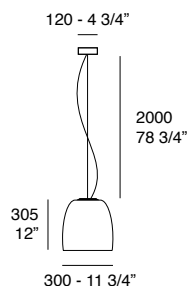

Notte Metal S1

Max 1x60W Type T-4 Shielded G9 - IP20 - Dimmable - **Diffuser:** Glossy white (white interior) - Glossy black (white interior) - Glossy white (orange interior) - Glossy white (gold leaf interior) - Glossy black (gold leaf interior) metal

Diffuser glossy white

White Orange Gold leaf

Diffuser glossy black

White Gold leaf

Notte Metal S3

LED E26 - IP20 - Dimmable - **Diffuser:** Glossy white (white interior) - Glossy black (white interior) - Glossy white (orange interior) - Glossy white (gold leaf interior) - Glossy black (gold leaf interior) metal

Diffuser glossy white

White Orange Gold leaf

Diffuser glossy black

White Gold leaf

Notte Metal S5

LED E26 - IP20 - Dimmable - **Diffuser:** Glossy white (white interior) - Glossy black (white interior) - Glossy white (orange interior) - Glossy white (gold leaf interior) - Glossy black (gold leaf interior) metal

Diffuser glossy white

White Orange Gold leaf

Diffuser glossy black

White Gold leaf

Notte Metal S7

LELED E26 - IP20 - Dimmable - **Diffuser:** Glossy white (white interior) - Glossy black (white interior) - Glossy white (orange interior) - Glossy white (gold leaf interior) - Glossy black (gold leaf interior) metal

Diffuser glossy white

White Orange Gold leaf

Diffuser glossy black

White Gold leaf