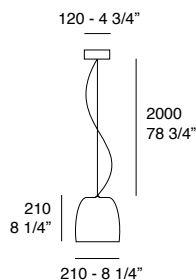

Notte Metal S1

Max 1x60W Type T-4 Shielded G9 - IP20 - Dimmable - **Diffuser:** Glossy white (white interior) - Glossy black (white interior) - Glossy white (orange interior) - Glossy white (gold leaf interior) - Glossy black (gold leaf interior) metal

Diffuser glossy white

White Orange Gold leaf

Diffuser glossy black

White Gold leaf

Notte Metal S3

LED E26 - IP20 - Dimmable - **Diffuser:** Glossy white (white interior) - Glossy black (white interior) - Glossy white (orange interior) - Glossy white (gold leaf interior) - Glossy black (gold leaf interior) metal

Diffuser glossy white

White Orange Gold leaf

Diffuser glossy black

White Gold leaf

Notte Metal S5

LED E26 - IP20 - Dimmable - **Diffuser:** Glossy white (white interior) - Glossy black (white interior) - Glossy white (orange interior) - Glossy white (gold leaf interior) - Glossy black (gold leaf interior) metal

Diffuser glossy white

White Orange Gold leaf

Diffuser glossy black

White Gold leaf

Notte Metal S7

LELED E26 - IP20 - Dimmable - **Diffuser:** Glossy white (white interior) - Glossy black (white interior) - Glossy white (orange interior) - Glossy white (gold leaf interior) - Glossy black (gold leaf interior) metal

Diffuser glossy white

White Orange Gold leaf

Diffuser glossy black

White Gold leaf