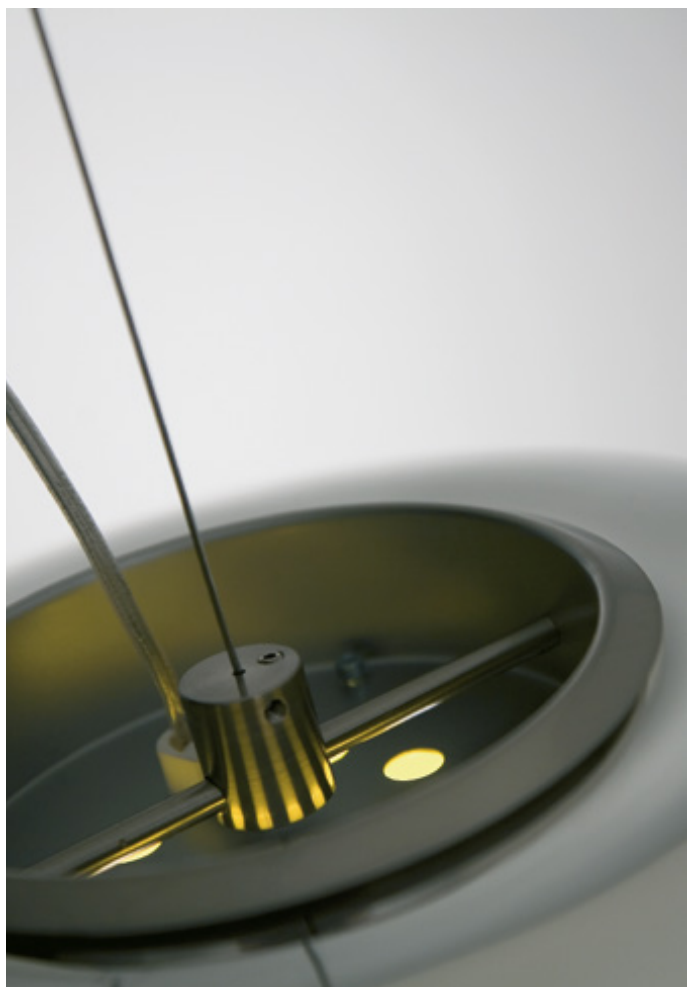

Notte

The Notte collection is our longest and most exciting production, immediately chosen as the icon of Prandina's style. Always enhanced by a vast choice of finishes and sizes, its design finds the perfect space in any environment. Both a table and floor version have now been added to the range of suspensions lamps. The preciousness of the blown glass diffusers and the refined finishes characterize this collection without betraying the sobriety of shapes and the concept.

Designer: **Mengotti/Prandina**

Prandina's flexibility is demonstrated above all at the design level. With the ability to adapt every product to meet every project's requirements, surprisingly and successful solutions come to life. The Notte Metal is the result of the contract version of the historic glass Notte collection. Its revised metal diffuser gives it the ability to be customized without compromising the shape or design, making this collection an evergreen on the lighting scene.

Notte

Both in the glass and metal version, Notte keeps the same design unaltered. The lateral ceiling attachment is an accessory that can easily solve spatial situations and it is available for all our suspension fixtures.

**Notte Glass**

Opal white blown
glass with lateral
ceiling attachment

Notte Metal

Painted metal
diffuser

Notte | Technical data

Notte suspension is available in six finishes. The beauty of the blown glass diffuser is enhanced by refined decoration techniques. The opal white version is a timeless classic, particularly appreciated because it easily matches every environment, ensuring a great light diffusion as well.