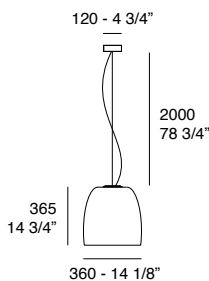

Notte Metal S1

Max 1x60W Type T-4 Shielded G9 - IP20 - Dimmable - **Diffuser:** Glossy white (white interior) - Glossy black (white interior) - Glossy white (orange interior) - Glossy white (gold leaf interior) - Glossy black (gold leaf interior) metal

Diffuser glossy white

White Orange Gold leaf

Diffuser glossy black

White Gold leaf

Notte Metal S3

LED E26 - IP20 - Dimmable - **Diffuser:** Glossy white (white interior) - Glossy black (white interior) - Glossy white (orange interior) - Glossy white (gold leaf interior) - Glossy black (gold leaf interior) metal

Diffuser glossy white

White Orange Gold leaf

Diffuser glossy black

White Gold leaf

Notte Metal S5

LED E26 - IP20 - Dimmable - **Diffuser:** Glossy white (white interior) - Glossy black (white interior) - Glossy white (orange interior) - Glossy white (gold leaf interior) - Glossy black (gold leaf interior) metal

Diffuser glossy white

White Orange Gold leaf

Diffuser glossy black

White Gold leaf

Notte Metal S7

LELED E26 - IP20 - Dimmable - **Diffuser:** Glossy white (white interior) - Glossy black (white interior) - Glossy white (orange interior) - Glossy white (gold leaf interior) - Glossy black (gold leaf interior) metal

Diffuser glossy white

White Orange Gold leaf

Diffuser glossy black

White Gold leaf