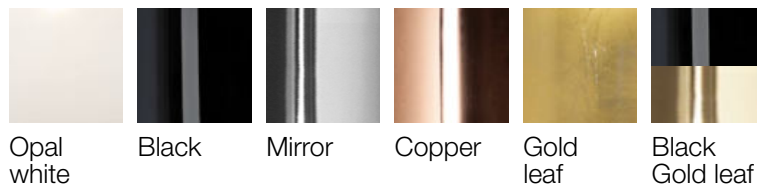

Diffuser

Opal white

Black

Mirror

Copper

Gold leaf

Black Gold leaf

Notte T1

LED G9 - IP20

Structure: Heritage brass - White metal

Diffuser: Opal white

Diffuser

Opal white