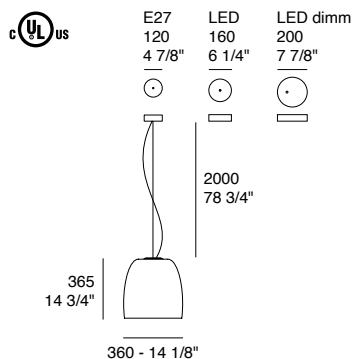

Notte S5

Light source options:

E27 LED - IP20

LED 8,5W - 3000K (1044lm) - IP20 - Dimmable trailing edge

LED DIMM 8,5W - 3000K (1044lm) - IP20 - Dimmable Dali/DSI

SwitchDIM - 1...10V - 0...10V

Diffuser: Opal white - Mirror (white interior) - Black (white interior)

Black (Gold leaf interior) - Copper (white interior) - Gold leaf blown glass