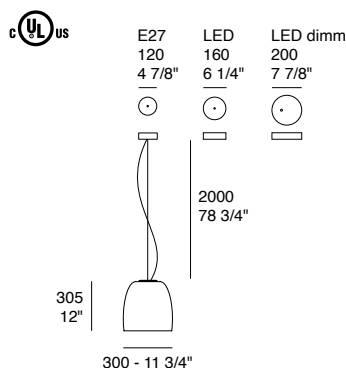

Notte S3

Light source options:

E27 LED - IP20

LED 8,5W - 3000K (1044lm) - IP20 - Dimmable trailing edge

LED DIMM 8,5W - 3000K (1044lm) - IP20 - Dimmable Dali/DSI

SwitchDIM - 1...10V - 0...10V

Diffuser: Opal white - Mirror (white interior) - Black (white interior)

Black (Gold leaf interior) - Copper (white interior) - Gold leaf blown glass