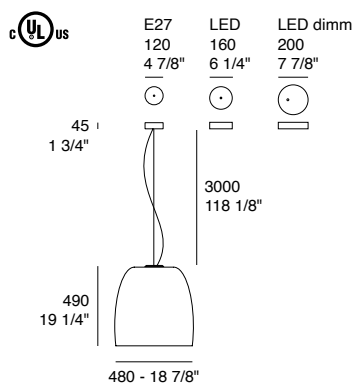

Notte S7

Light source options:

E27 LED - IP20

LED 14W - 3000K (1417lm) - IP20 - Dimmable trailing edge

LED DIMM 14W - 3000K (1417lm) - IP20 - Dimmable Dali/DSI

SwitchDIM - 1...10V - 0...10V

Diffuser: Opal white - Mirror (white interior) - Black (white interior)

Black (Gold leaf interior) - Copper (white interior) - Gold leaf blown glass