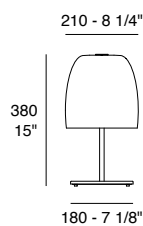

Notte S7

Light source options:

E27 LED - IP20

LED 14W - 3000K (1417lm) - IP20 - Dimmable trailing edge

LED DIMM 14W - 3000K (1417lm) - IP20 - Dimmable Dali/DSI

SwitchDIM - 1...10V - 0...10V

Diffuser: Opal white - Mirror (white interior) - Black (white interior)

Black (Gold leaf interior) - Copper (white interior) - Gold leaf blown glass

Diffuser

Opal white

Black

Mirror

Copper

Gold leaf

Black Gold leaf

Notte T1

LED G9 - IP20

Structure: Heritage brass - White metal

Diffuser: Opal white

Diffuser

Opal white

Notte F1

LED G9 - IP20

Structure: Heritage brass - White metal

Diffuser: Opal white

Diffuser

Opal white