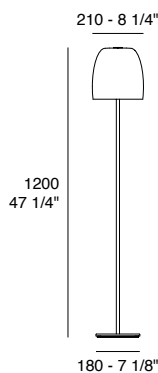

Notte T1

LED G9 - IP20

Structure: Heritage brass - White metal

Diffuser: Opal white

Diffuser

Opal white

Notte F1

LED G9 - IP20