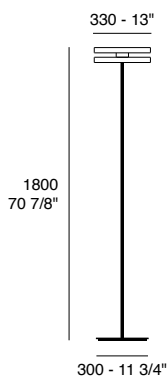

Led Machine | Dati tecnici | Technical data

Led Machine S3

LED 14,2W + LED 14,2W - 3000K (2485lm + 2485lm) - IP20 - Dimmable trailing edge

Structure: Matt white - Matt black metal

Structure

Matt
white

Matt
black

Led Machine S30

LED 14,2W + LED 14,2W - 3000K (2485lm + 2485lm) - IP20 - Dimmable trailing edge

Structure: Matt white - Matt black metal

Structure

Matt
white

Matt
black

Led Machine F3

LED 14,2W + LED 14,2W - 3000K (2485lm + 2485lm) - IP20 - Dimmable

Structure: Matt white - Matt black metal

Structure

Matt
white

Matt
black