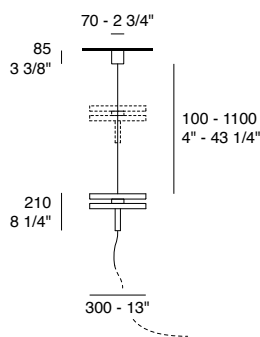

Structure: Matt white - Matt black metal

Structure

Matt
white

Matt
black

Led Machine S30

LED 14,2W + LED 14,2W - 3000K (2485lm + 2485lm) - IP20 - Dimmable trailing edge

Structure: Matt white - Matt black metal