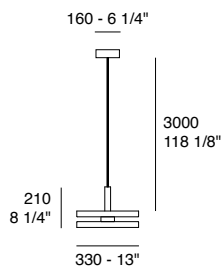

Led Machine | Dati tecnici | Technical data