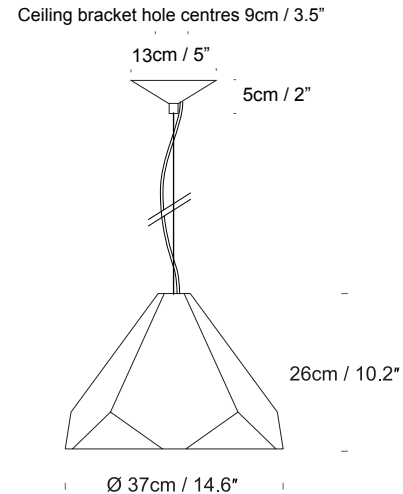

# Portland by James Bartlett

**Product Category**  
**Material**

Pendant  
Natural Concrete and Coloured Interior

01-White/ 08-Red/ 28-Aqua

**Portland 19**  
UK/EU LP039120XX  
USA LP039320XX

**Portland 37**  
UK/EU LP019130XX  
USA LP019330XX

SPECIFICATION	Lightsource	Cable Length	Ceiling Rose
<b>Portland 19</b> UK/EU LP039120XX USA LP039320XX	GU10, UK/EU, Max 25W    USA, Max 5W Recommended bulb: Any GU10 LED bulb is suitable for this fitting	4m / 157.5" White Cable	White
<b>Portland 37</b> UK/EU LP019130XX USA LP019330XX	UK/EU E27, Max 100W    USA E26, Max 15W Recommended bulb: LED Globe Bulbs 400 - 1000 Lumen output and from 2700K (for warmer with more colour) up to 6000K (daylight).	4m / 157.5" White Cable	White