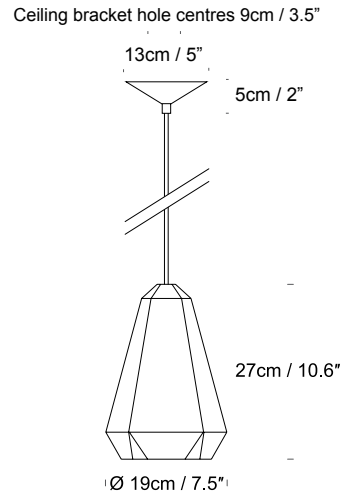

# Portland by James Bartlett

**Product Category**  
**Material**

Pendant  
Natural Concrete and Coloured Interior

01-White/ 08-Red/ 28-Aqua

**Portland 19**  
UK/EU LP039120XX  
USA LP039320XX

**Portland 37**  
UK/EU LP019130XX  
USA LP019330XX

SPECIFICATION	Lightsource	Cable Length	Ceiling Rose
<b>Portland 19</b> UK/EU LP039120XX USA LP039320XX	GU10, UK/EU, Max 25W    USA, Max 5W Recommended bulb: Any GU10 LED bulb is suitable for this fitting	4m / 157.5" White Cable	White
<b>Portland 37</b> UK/EU LP019130XX USA LP019330XX	UK/EU E27, Max 100W    USA E26, Max 15W Recommended bulb: LED Globe Bulbs 400 - 1000 Lumen output and from 2700K (for warmer with more colour) up to 6000K (daylight).	4m / 157.5" White Cable	White