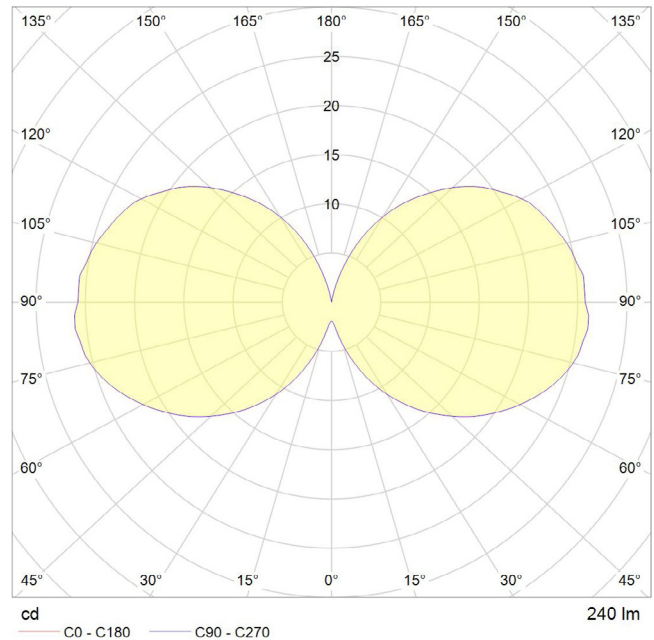

## LAMP

**Shape:** G14  
**Materials:** Brass cap, glass  
**Finish:** Iron tinted  
**Beam angle:** 360°  
**Base:** E12  
**Weight:** 0.033 lbs  
**Working temperature:** -5C to 40C  
**Warm up time:** Instant  
**Warranty:** 3 years  
**Input Voltage:** 110V-120V  
**Glare control:** We use up to 8 LED filaments in our lamps. This, together with a thicker phosphor coating, reduces and controls glare, resulting in an even, more comfortable light.

## PERFORMANCE

CRI (colour rendering index)	95
Lamp lumen output	240
Luminaire circuits per watt (LM/W)	80
Lifetime (TM-21) (hours)	30,000
Colour Temperature	2200K
Power factor	0.9

## POLAR DIAGRAM

## OUTER CARTON

**Pc/ Ctn:** 100  
**Gross weight:** 7.05 lbs  
**Length:** 20.5in  
**Width:** 11.0in  
**Height:** 7.9in