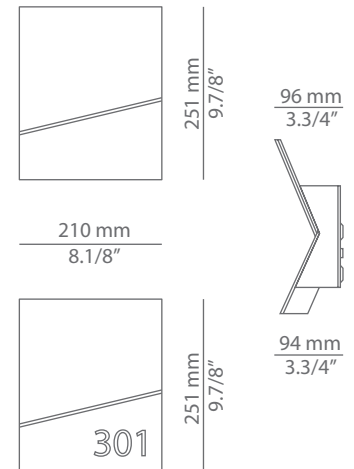

PIU A-3320L

wall lamp

Date	Type
Project	
Location	
Model #	Quantity
Specifier	

Description

Metallic wall lamp.
Provides direct and indirect light.
Bottom acrylic diffuser.

Pictures above might not show the specified dimensions or material. They are for illustration purposes only.

Ordering information

Product Code	Lamp
A-3320L	LED 15W (2700K / Ang 120° / >80 CRI) / 120V (included) Typ* 1560 lumens / Dimmable Triac

Finish	Optional
74 WH White	Laser cut signage (minimum order 25 units required)
CUSTOM	