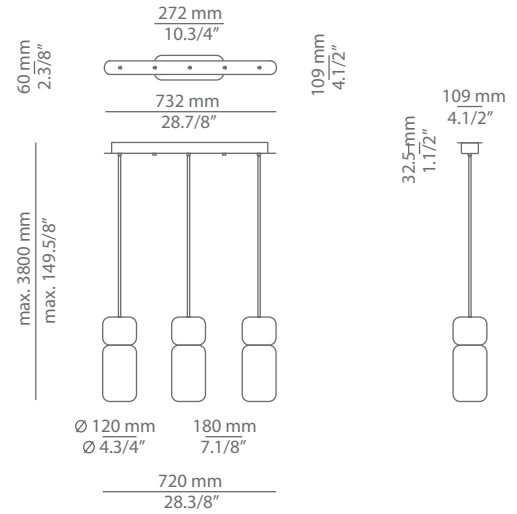

PILA T-3555C

suspension

Date	Type
Project	
Location	
Model #	Quantity
Specifier	

Many possible configurations with T-3555C-M

Code	Composition includes
L73.3 pila	1 linear canopy 113415XX1U 3 units of T-3555C-M - Add up to 2 additional Pila
	<table border="1"> <thead> <tr> <th colspan="2">Canopy</th> <th colspan="2">Finish</th> </tr> </thead> <tbody> <tr> <td>26 BLK</td> <td>Black</td> <td>56 BLK</td> <td>Black</td> </tr> <tr> <td>71 WH</td> <td>White</td> <td>74 WH</td> <td>White</td> </tr> <tr> <td></td> <td></td> <td></td> <td>CUSTOM</td> </tr> </tbody> </table>

Code	Composition includes
L92.4 pila	1 linear canopy 113415XX3U 4 units of T-3555C-M - Add up to 4 additional Pila
	<table border="1"> <thead> <tr> <th colspan="2">Canopy</th> <th colspan="2">Finish</th> </tr> </thead> <tbody> <tr> <td>26 BLK</td> <td>Black</td> <td>56 BLK</td> <td>Black</td> </tr> <tr> <td>71 WH</td> <td>White</td> <td>74 WH</td> <td>White</td> </tr> <tr> <td></td> <td></td> <td></td> <td>CUSTOM</td> </tr> </tbody> </table>