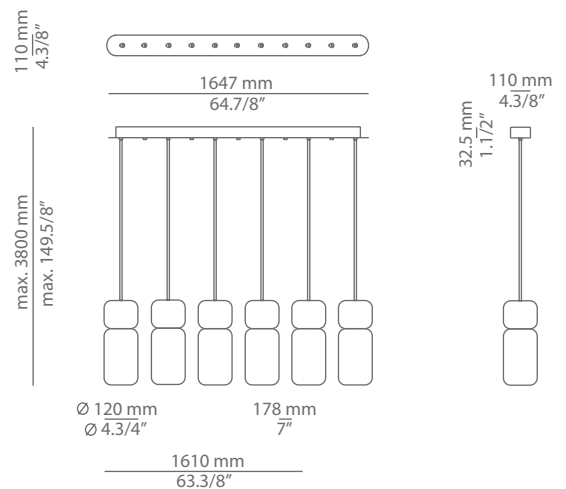

ESTILUZ Inc. USA & CANADA
330 West 38th St. Suite 710
New York, NY 10018 USA
T+1 (646) 454 - 1285
F+1 (646) 454 - 1799

info@estiluzusa.com
www.estiluzusa.com