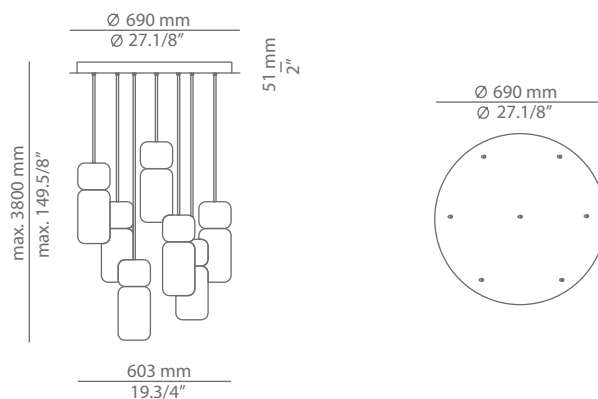

Code	Composition includes
■ R70.7 pila	1 round canopy 113415XX4 7 units of T-3555C-M <table border="1"> <thead> <tr> <th>Canopy</th> <th>Finish</th> </tr> </thead> <tbody> <tr> <td>■ 26 BLK Black</td> <td>■ 56 BLK Black</td> </tr> <tr> <td>■ 71 WH White</td> <td>■ 74 WH White</td> </tr> <tr> <td></td> <td>■ CUSTOM</td> </tr> </tbody> </table>