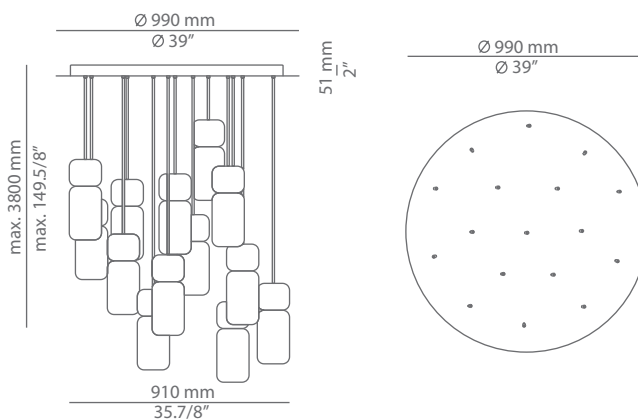

Code	Composition includes
■ R100.13 pila	1 round canopy 113415XX5 13 units of T-3555C-M - Add up to 4 additional Pila <table border="1"> <thead> <tr> <th>Canopy</th> <th>Finish</th> </tr> </thead> <tbody> <tr> <td>■ 26 BLK Black</td> <td>■ 56 BLK Black</td> </tr> <tr> <td>■ 71 WH White</td> <td>■ 74 WH White</td> </tr> <tr> <td></td> <td>■ CUSTOM</td> </tr> </tbody> </table>