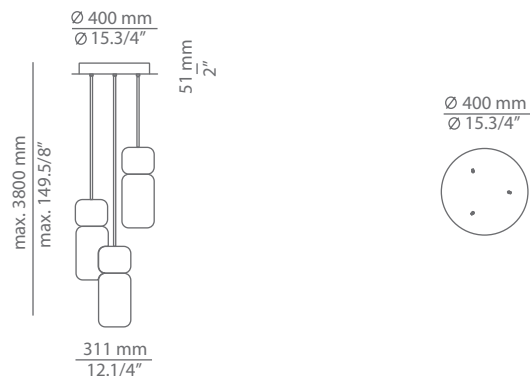

PILA T-3555C

suspension

Date	Type
Project	
Location	
Model #	Quantity
Specifier	

Code	Composition includes
■ R40.3 pila	1 round canopy 113415XX6 3 units of T-3555C-M <table border="1"> <thead> <tr> <th>Canopy</th> <th>Finish</th> </tr> </thead> <tbody> <tr> <td>■ 26 BLK Black</td> <td>■ 56 BLK Black</td> </tr> <tr> <td>■ 71 WH White</td> <td>■ 74 WH White</td> </tr> <tr> <td></td> <td>■ CUSTOM</td> </tr> </tbody> </table>