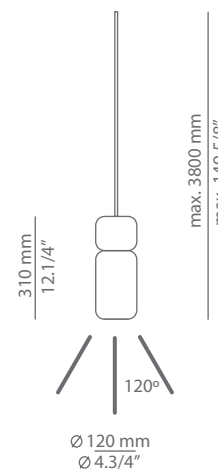

## Description

Pendant made of aluminium and cork.  
Direct light with acrylic diffuser.  
Textile cable and adjustable height.  
Can be used in sloped ceilings.

Pictures above might not show the specified dimensions or material. They are for illustration purposes only.

## Ordering information

Code	Lamp
■ T-3555C-M	■ LED 10W (3000K / Ang 120° / >80 CRI) / 120V (included) Typ* 950 lumens / Dimmable Triac

Finish	
■ 56 BLK	Black
■ 74 WH	White
■ CUSTOM	