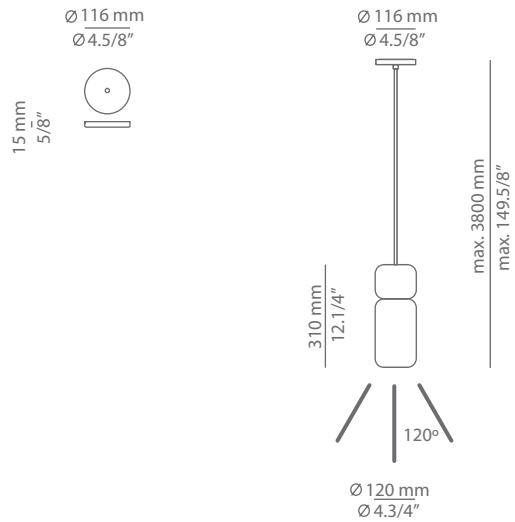

PILA T-3555

suspension

Date	Type
Project	
Location	
Model #	Quantity
Specifier	

Ordering information

Code	Lamp	Canopy	Finish
■ T-3555-M	■ LED 10W (3000K / Ang 120° / >80 CRI) / 120V (included) Typ* 950 lumens / Dimmable Triac	■ 26 BLK Black ■ 71 WH White	■ 56 BLK Black ■ 74 WH White ■ CUSTOM

Product includes

Code	Description
■ 113416XX0	■ 1 Canopy for 1 single pendant
■ T-3555C-M	■ 1 Pila pendant

SPECIAL REQUIREMENTS

Custom versions

We offer custom plated or RAL finishes.

Alternate lamping and sizes available for projects.

Special instructions