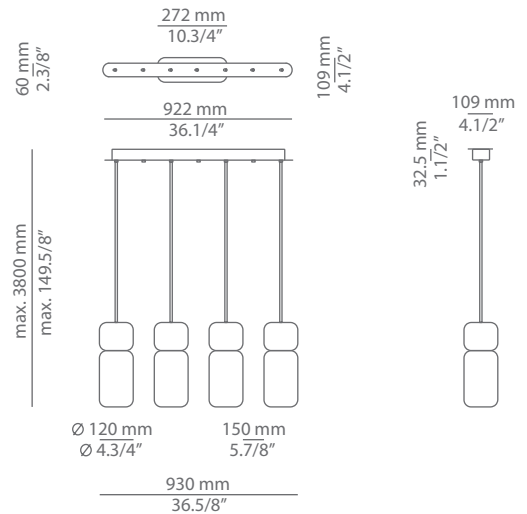

Code	Composition includes
L165.6 pila	1 linear canopy 113415XX7 6 units of T-3555C-M - Add up to 5 additional Pila
	<table border="1"> <thead> <tr> <th colspan="2">Canopy</th> <th colspan="2">Finish</th> </tr> </thead> <tbody> <tr> <td>26 BLK</td> <td>Black</td> <td>56 BLK</td> <td>Black</td> </tr> <tr> <td>71 WH</td> <td>White</td> <td>74 WH</td> <td>White</td> </tr> <tr> <td></td> <td></td> <td></td> <td>CUSTOM</td> </tr> </tbody> </table>