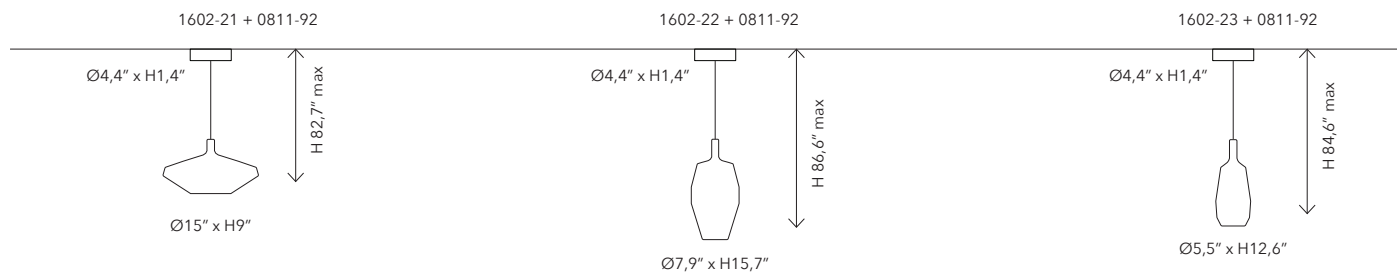

TECHNICAL SHEET

1602-21 LOW

Mounting: Suspension

Environment: Indoor - Dry location

Materials: Glass

Voltage: 120V 60Hz

Source: Bulb 1 x 60W - E26

Lumen*: white 872lm

powder pink, sand, mustard 748lm

sage green 575lm

blue avio 502lm

black 436lm

1602-22 TALL

Mounting: Suspension

Environment: Indoor - Dry location

Materials: Glass

Voltage: 120V 60Hz

Source: Bulb 1 x 60W - E26

Lumen*: white 841lm

powder pink, sand, mustard 719lm

sage green 554lm

blue avio 484lm

black 420lm

1602-23 SLIM

Mounting: Suspension

Environment: Indoor - Dry location

Materials: Glass

Voltage: 120V 60Hz

Source: Bulb 1 x 60W - E26

Lumen*: white 798lm

powder pink, sand, mustard 683lm

sage green 526lm

blue avio 459lm

black 399lm

Canopies

0811-92 CANOPY TYPE A

Mounting: ceiling

Environment: Indoor - Dry location

Materials: Metal

Lighting control: on-off

Cable RAL 9005

CERTIFICATION

with bulb 10W LED E27
with bulb 5W LED E14