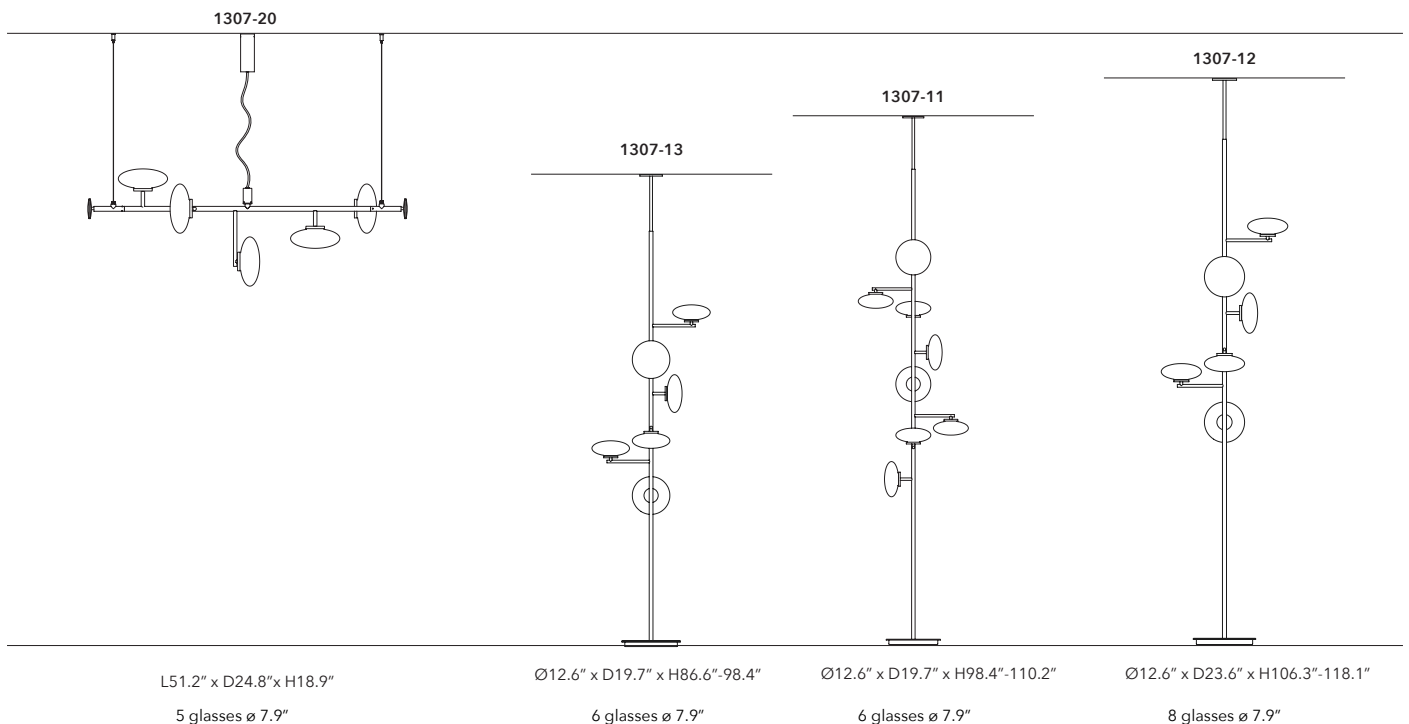

TECHNICAL SHEET

1307-13 EXTRA SMALL

Mounting: Floor-ceiling lamp
Environment: Indoor - Dry location
Materials: Metal
Voltage: 120V 60Hz
Source: 6 x 6W - CRI=90
Color Temperature: 3000K
Lighting control: Dimmer on cable

CERTIFICATION
PENDING

1307-11 SMALL

Mounting: Floor-ceiling lamp
Environment: Indoor - Dry location
Materials: Metal
Voltage: 120V 60Hz
Source: 6 x 6W - CRI=90
Color Temperature: 3000K
Lighting control: Dimmer on cable

CERTIFICATION
PENDING

1307-12 LARGE

Mounting: Floor-ceiling lamp
Environment: Indoor - Dry location
Materials: Metal
Voltage: 120V 60Hz
Source: 8 x 6W - CRI=90
Color Temperature: 3000K
Lighting control: Dimmer on cable

CERTIFICATION
PENDING

1307-20 HORIZONTAL

Mounting: Suspension
Environment: Indoor - IP20
Materials: Bronze and Metal
Voltage: 220-240V 50/60Hz
Source: LED 5 x 6W - CRI=90
Color Temperature: 3000K
Lighting control: Dimmer on cable

CERTIFICATION
PENDING

2700K version available after technical verification