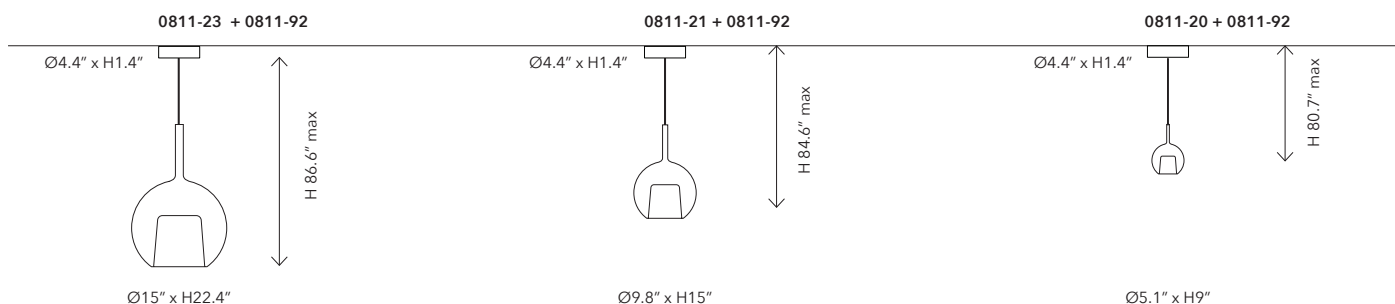

* with bulb 10W LED E27

0811-21 MEDIUM

Mounting: Suspension
 Environment: Indoor - Dry location
 Materials: Glass
 Voltage: 120V 60Hz
 Source: LED 1x 25W - E12
 Lumen*: 4ever / rose gold 380lm
 silver / gold 422lm
 black 337lm
 trasparente 625lm

* with bulb 5W LED E14

0811-20 MINI

Mounting: Suspension
 Environment: Indoor - Dry location
 Materials: Glass
 Voltage: 120V 60Hz
 Source: LED 1x 20W - G9
 Lumen*: 4ever / rose gold 122lm
 silver / gold 136lm
 black 109lm
 transparent 233lm

* with bulb 4W LED G9

Canopies

0811-92 TYPE A

Mounting: ceiling
 Environment: Indoor - Dry location
 Materials: Metal
 Dimming: On-Off
 Cable RAL 9005

Certification

Finishes

Transparent

Mirroring silver