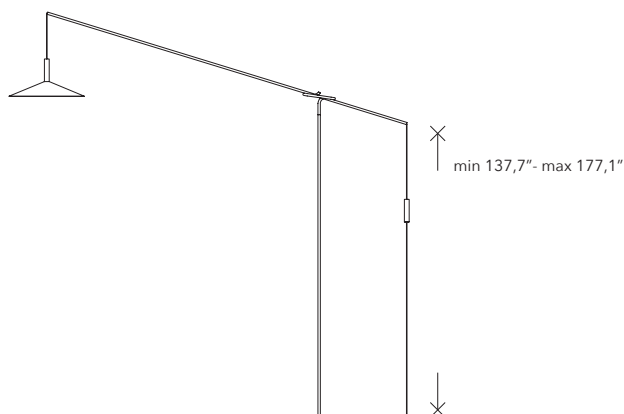

Canopies

1907-90 CANOPY TYPE C

Mounting: ceiling
Voltage: 120-277V 50/60Hz
Environment: Indoor - Dry location
Materials: Metal
Lighting control: Dimmable 0-10V /
Dimmable phase cut (120V only)
Cable: RAL 9005

Certification

1907-10

L83,4" x Ø15,7" x H89"

1907-20 - 1907-90

Finishes

Structure

Matt black metal

Canopies