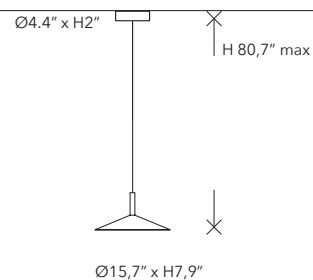

Certification

1907-10

L83,4" x Ø15,7" x H89"

1907-20 - 1907-90

Finishes

Structure

Matt black metal

Canopies