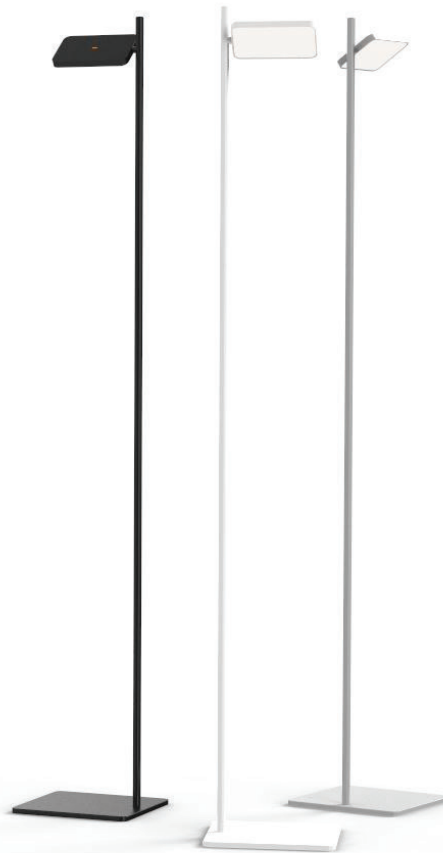

TALIA FLOOR

DESCRIPTION

A minimal and personal sized LED floor light companion that offers 360° plus light adjustment . A perfect accessory to suit any lifestyle.

FIXTURE TYPE

Floor

LIGHT SOURCE

Flat Panel LED

SPECIFICATIONS

Voltage: 120 - 240V 50-60Hz

Power consumption: 6.8W MAX

Color temperature: 3000K

Luminosity: 350 Lumens

Luminaire efficacy: 51 Lumens/Watt

Color Rendition Index: 90 CRI

Cable length: 6' (183cm)

Power supply: 24W

1 year warranty

CERTIFICATIONS

Intertek

PACKAGING WEIGHT AND DIMENSIONS

| | | |
|--------------|--------|-------------------------|
| TALIA FLOOR: | 7.5LBS | 33.2" X 11.9" X 2.1" |
| | 3.5KG | 84.2cm X 30.2cm X 5.3cm |

TALIA FLOOR

45"
(114.3cm)

7.9"
(20cm)

43.3"
(110cm)

7.9"
(20cm)