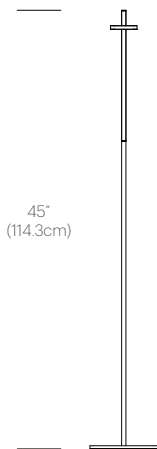

SPECIFICATIONS

Voltage: 120 - 240V 50-60Hz

Power consumption: 6.8W MAX

Color temperature: 3000K

Luminosity: 350 Lumens

Luminaire efficacy: 51 Lumens/Watt

Color Rendition Index: 90 CRI

Cable length: 6' (183cm)

Power supply: 24W

1 year warranty

CERTIFICATIONS

Intertek

PACKAGING WEIGHT AND DIMENSIONS

| | | |
|--------------|--------|-------------------------|
| TALIA FLOOR: | 7.5LBS | 33.2" X 11.9" X 2.1" |
| | 3.5KG | 84.2cm X 30.2cm X 5.3cm |

FINISHES

WHITE
MATTE/GLOSS

GREY
MATTE/GLOSS

BLACK
MATTE/GLOSS

WHITE
MATTE/GLOSS
+CHROME

GREY
MATTE/GLOSS
+CHROME

BLACK
MATTE/GLOSS
+BRASS

DIMENSIONS

TALIA FLOOR

45"
(114.3cm)

7.9"
(20cm)

43.3"
(110cm)

7.9"
(20cm)