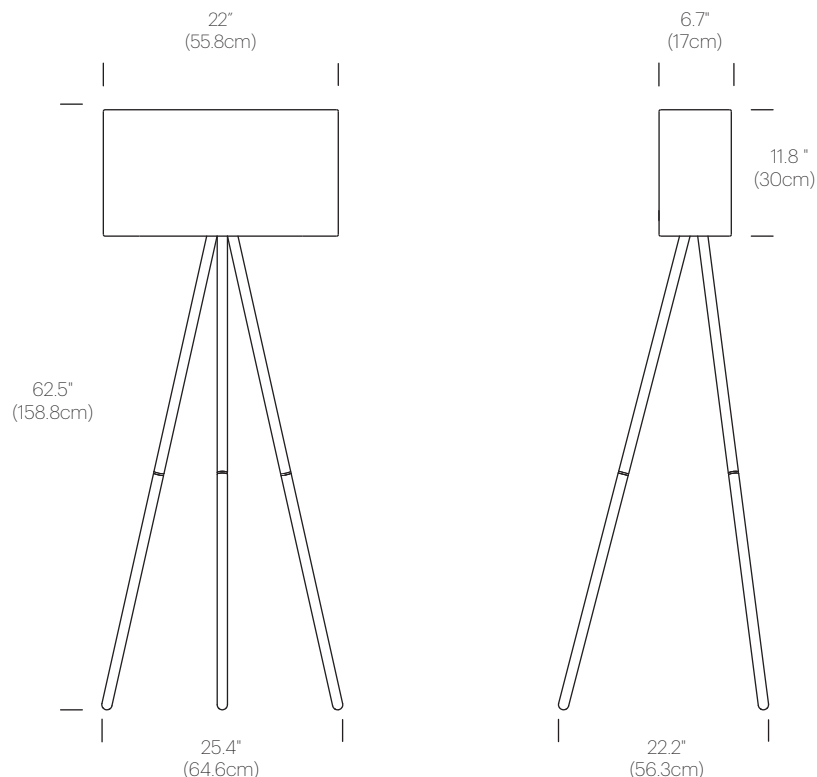

CERTIFICATIONS

PACKAGING WEIGHT AND DIMENSIONS

Belmont Floor	7.7LBS	22.5in X 17in X 8.5in
(shade and socket)	3.5KG	57.2cm X 43cm X 17.8cm
Belmont Floor	5.7LBS	28.9in X 4.1in X 3.9in
(legs)	2.4KG	73.5cm X 10.3cm X 10cm

CHARCOAL

SILVERDALE

WHITE

DIMENSIONS

BELMONT FLOOR

BELMONT TABLE

DESCRIPTION

An elegant interplay of proportion and material, the Belmont Table Lamp is designed to illuminate interiors from modern to traditional. Its iconic shade form is comprised of premium wool felt fabric or premium woven white fabric that is delicately balanced over a contrasting hand-crafted solid wood base in oak or walnut. Belmont's unique base also features full range dimming to set the perfect ambiance while two convenient USB port offers charging capability for all your mobile devices. Belmont Table sits perfectly in residential as well as hospitality and contract environments offering a low sitting light solution that focuses on indirect upward light with a warm and bright. Three standard shade colors are interchangeable with 2 wood base finishes.

CERTIFICATIONS

PACKAGING WEIGHT AND DIMENSIONS

Belmont Table	10.9LBS	22.5" X 17" X 8.5"
	5KG	57.2cm X 43cm X 17.8cm

NOTES

Available to ship Summer 2021
Custom requests can be considered on volume orders

FINISHES