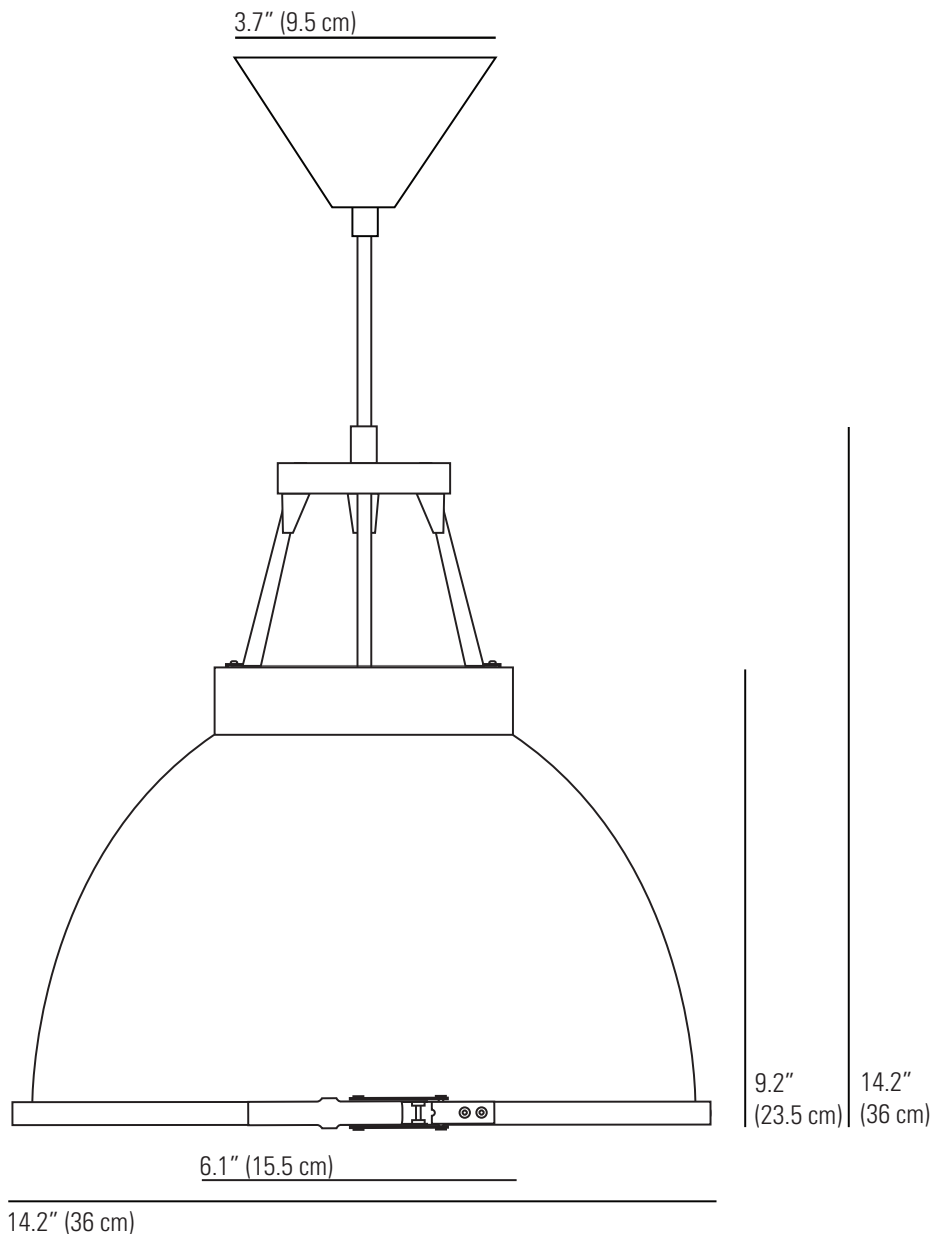

TITAN SIZE 1 with Glass Visor Pendant Light

Specifications

PRODUCT CODE:	US-FP005/GL01E	MATERIAL(S):	ALUMINIUM, GLASS
BULB CAP:	E26	AVAILABLE FINISH:	POLISHED ALUMINIUM/BLACK/RED/ PUTTY/OLIVE GREEN/WHITE/YELLOW
MAX WATTAGE:	100W	CABLE LENGTH:	59" (150CM)
VOLTAGE:	120V (AC)	CABLE COLOUR:	BLACK COTTON BRAID
BULB TYPE:	A		
IP RATING:	IP20		