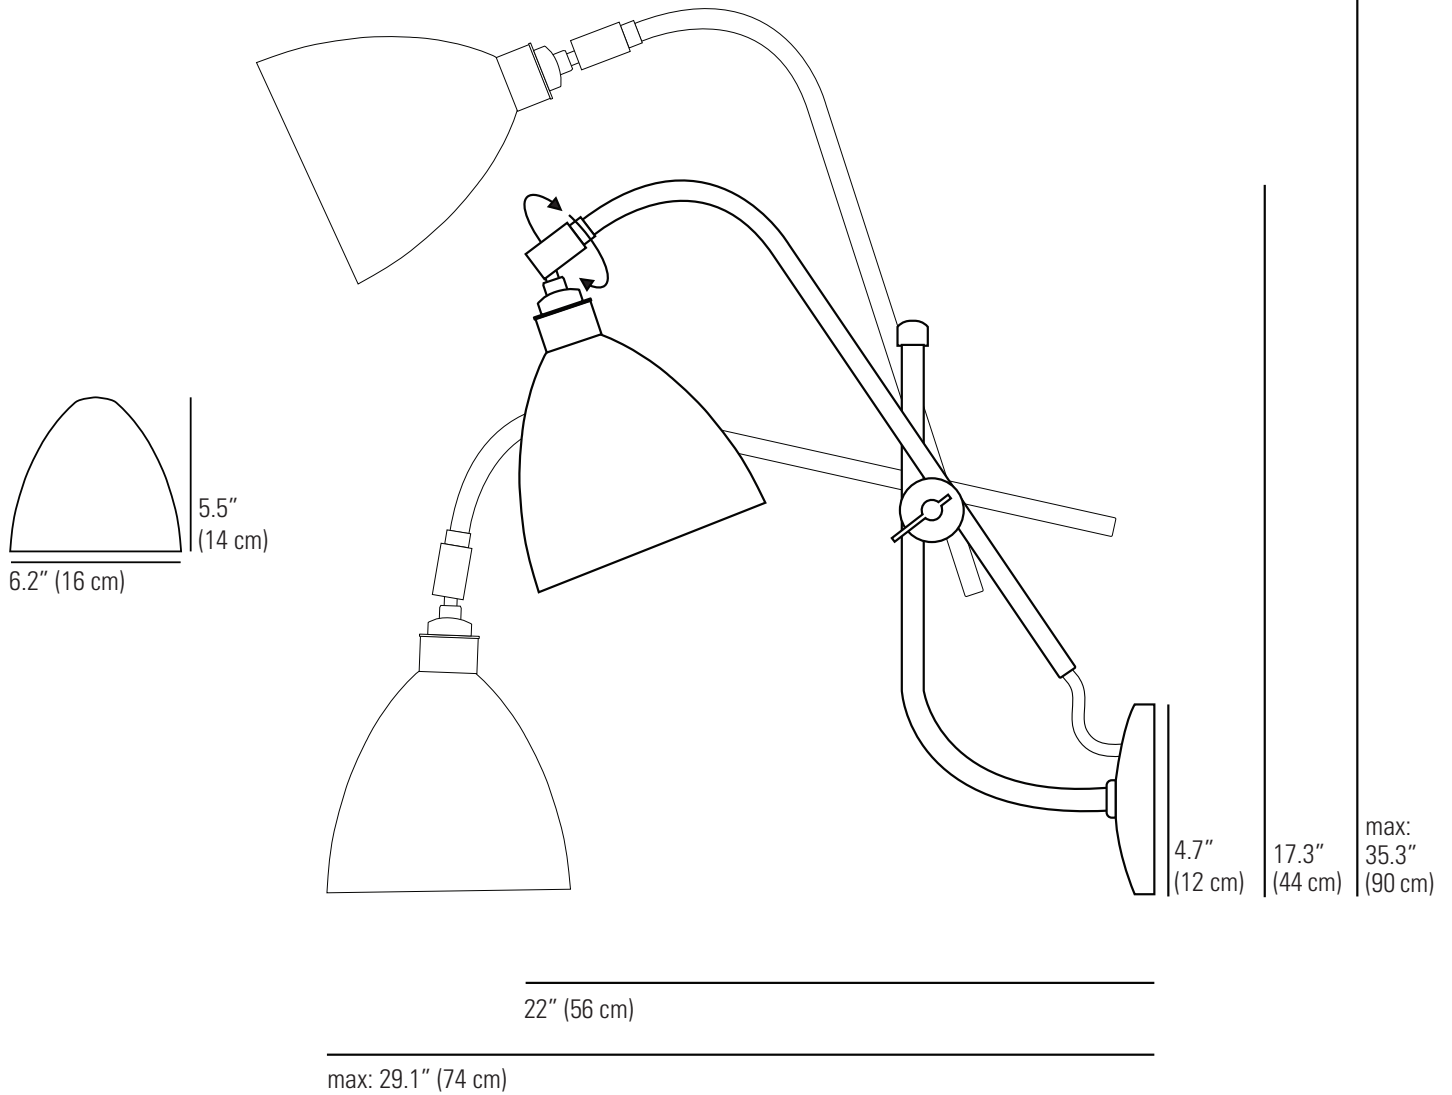

# TASK Wall Light

## Specifications

PRODUCT CODE:	US-FW341
BULB CAP:	E26
MAX WATTAGE:	60W
VOLTAGE:	120V (AC)
BULB TYPE:	A
IP RATING:	IP20

MATERIAL(S):	ALUMINIUM
AVAILABLE FINISH:	POLISHED ALUMINIUM/PUTTY/ CREAM/BLACK CHROME STEM
CABLE COLOUR:	SAND & TAUPE COTTON BRAID OR BLACK COTTON BRAID