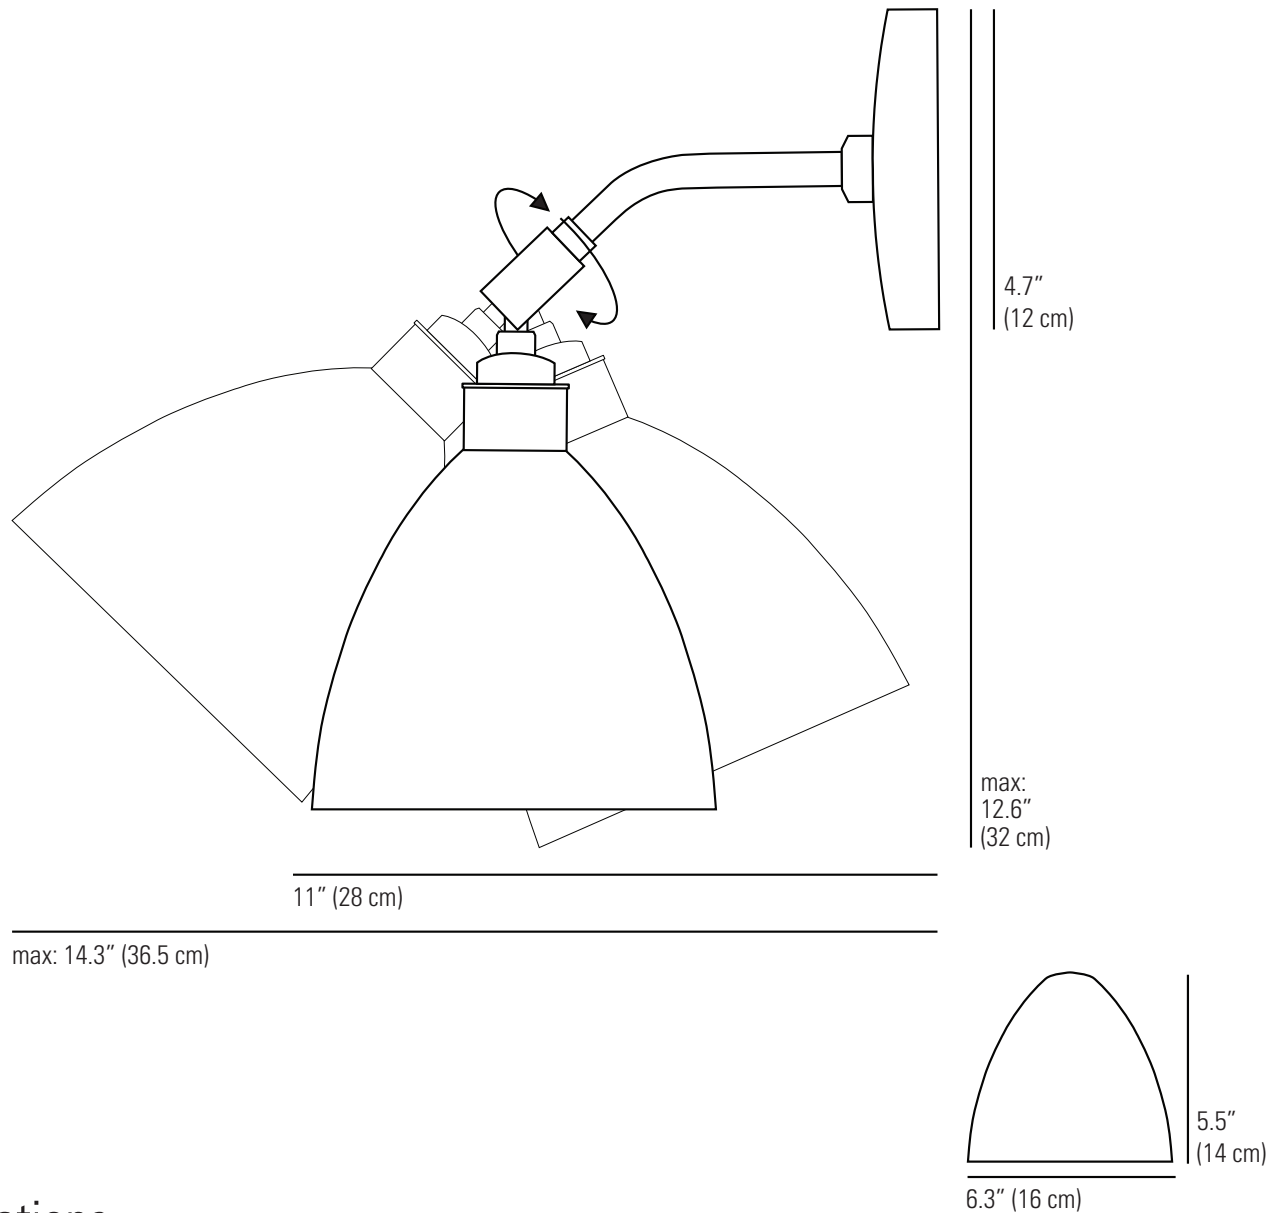

TASK SHORT Wall Light

Specifications

PRODUCT CODE:	US-FW390
BULB CAP:	E26
MAX WATTAGE:	60W
VOLTAGE:	120V (AC)
BULB TYPE:	A
IP RATING:	IP20

MATERIAL(S):	ALUMINIUM
AVAILABLE FINISH:	POLISHED ALUMINIUM/PUTTY/ CREAM/BLACK CHROME STEM