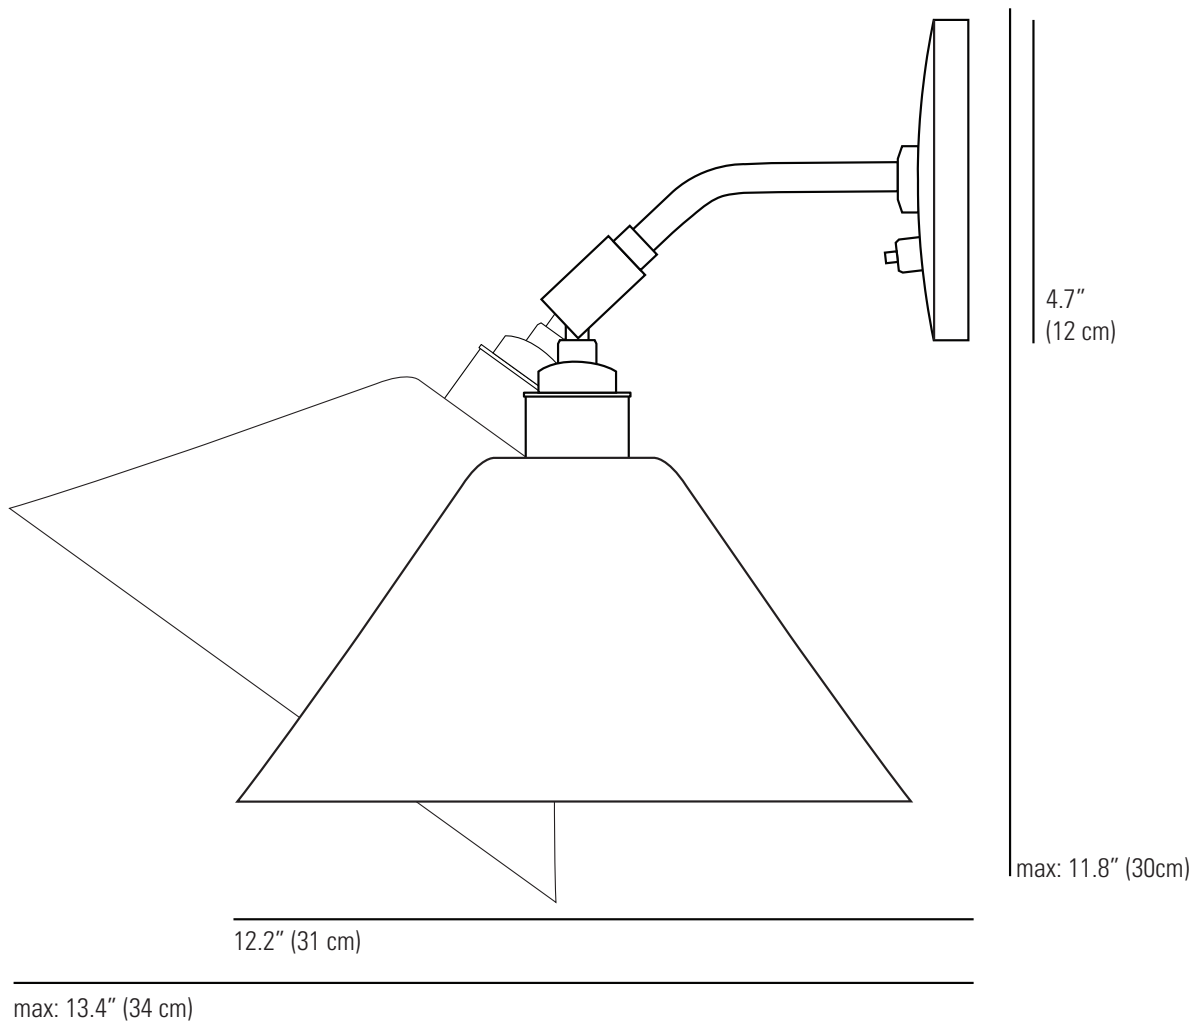

TASK CERAMIC Wall Light

Specifications

PRODUCT CODE:	US-FW437	IP RATING:	IP20
BULB CAP:	E26	MATERIAL(S):	BONE CHINA SHADE ALUMINIUM BASE
MAX WATTAGE:	60W	AVAILABLE FINISH:	NATURAL BONE CHINA, POLISHED BASE, CHROME STEM
VOLTAGE:	120V (AC)		
BULB TYPE:	A		