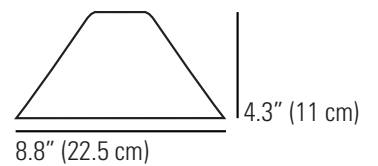

TASK CERAMIC Wall Light

Specifications

PRODUCT CODE:	US-FW437	IP RATING:	IP20
BULB CAP:	E26	MATERIAL(S):	BONE CHINA SHADE ALUMINIUM BASE
MAX WATTAGE:	60W	AVAILABLE FINISH:	NATURAL BONE CHINA, POLISHED BASE, CHROME STEM
VOLTAGE:	120V (AC)		
BULB TYPE:	A		