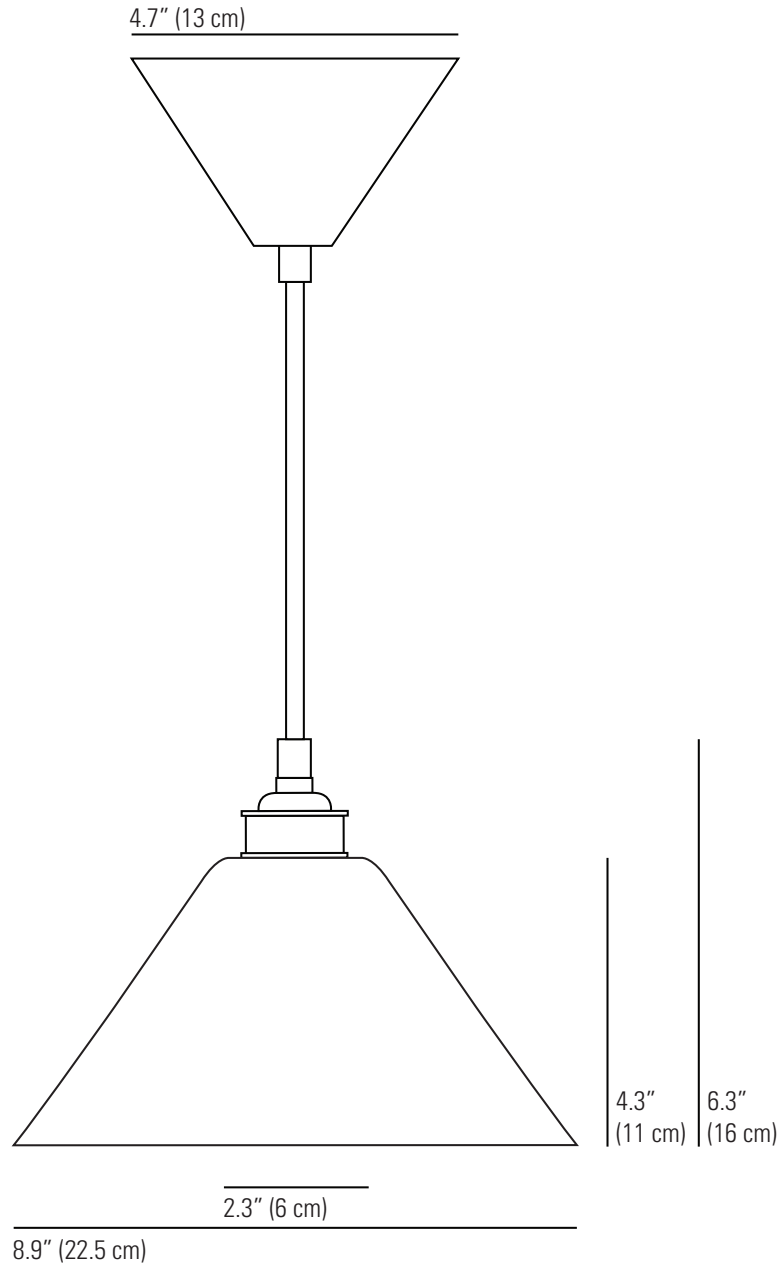

TASK CERAMIC Pendant Light

Specifications

PRODUCT CODE: US-FP436

BULB CAP: E26

MAX WATTAGE: 60W

VOLTAGE: 120V (AC)

BULB TYPE: A

IP RATING: IP20

MATERIAL(S): BONE CHINA

AVAILABLE FINISH: NATURAL BONE CHINA

CABLE LENGHT: 59" (150CM)

CABLE COLOUR: BLACK COTTON BRAID

© ORIGINAL BTC
Made in the UK

originalbtc.com

Bulb not supplied. This product is available for specific markets.
Retrofit CFL and LED compatible.
Provided cable can be shortened during installation.
Longer cable lengths are available on request.