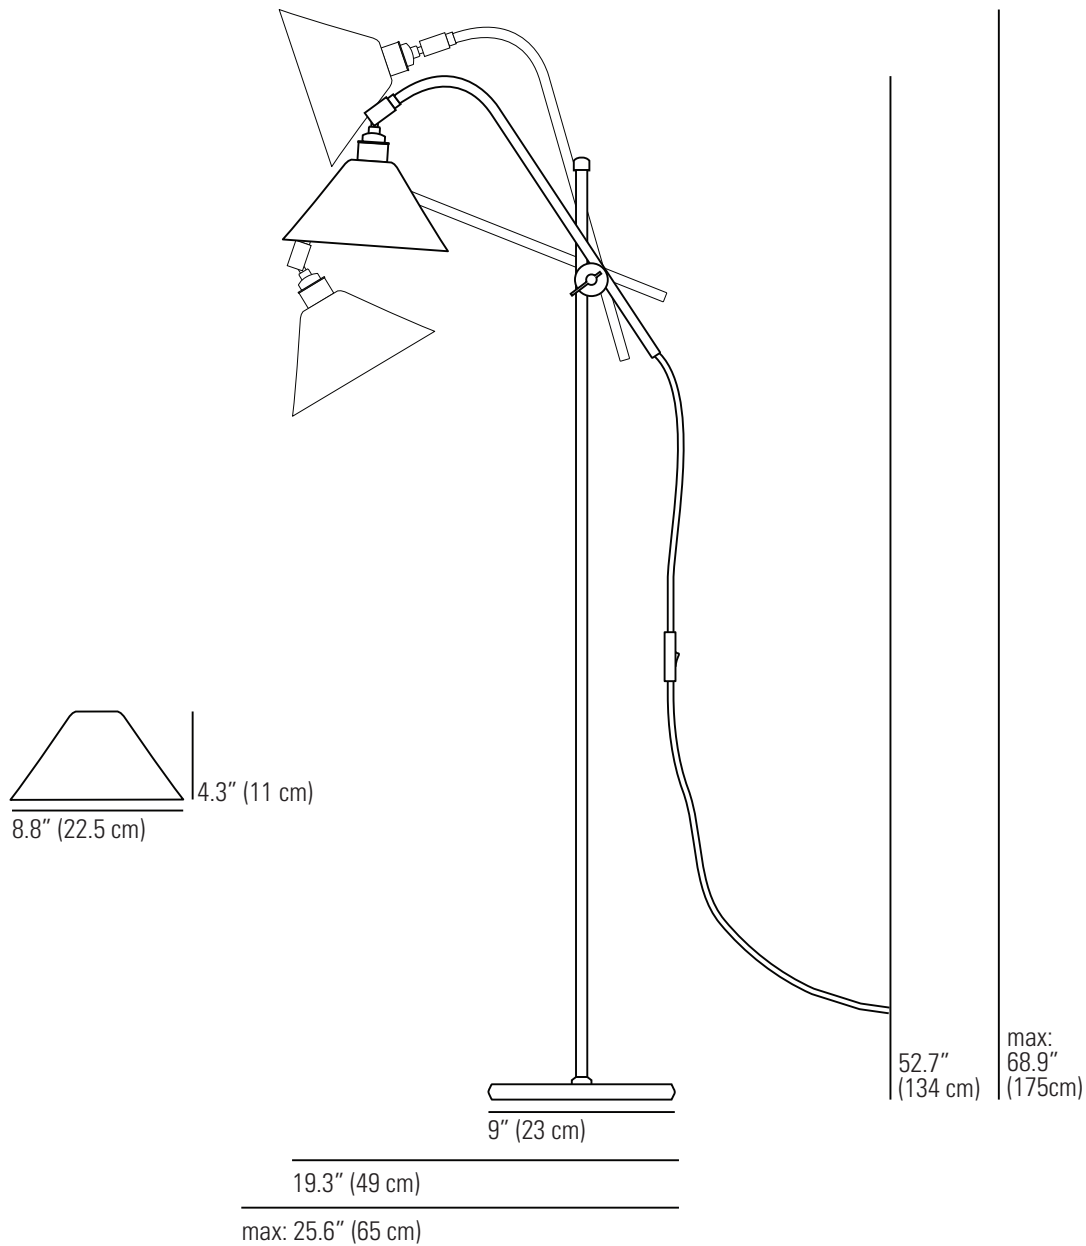

# TASK CERAMIC Floor Light

## Specifications

PRODUCT CODE:	US-FF432
BULB CAP:	E26
MAX WATTAGE:	100W
VOLTAGE:	120V (AC)
BULB TYPE:	A

IP RATING:	IP20
MATERIAL(S):	BONE CHINA, CHROME
AVAILABLE FINISH:	NATURAL BONE CHINA
CABLE COLOUR:	BLACK COTTON BRAID