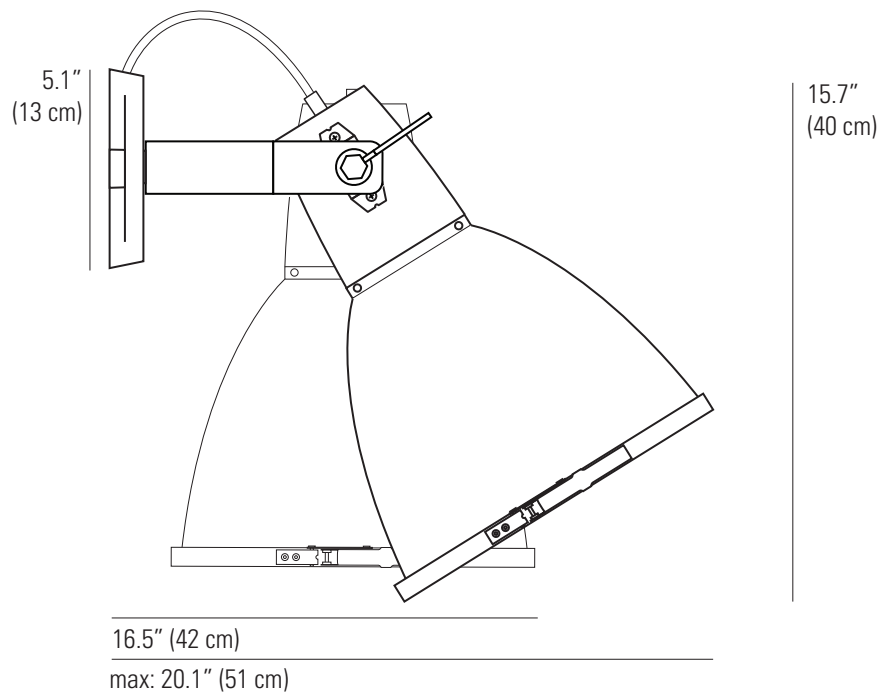

STIRRUP 3 Wall Light

Specifications

PRODUCT CODE:	US-FW078	MATERIAL(S):	ALUMINIUM, GLASS
BULB CAP:	E26	AVAILABLE FINISH:	NATURAL ALUMINIUM/BLACK PAINTED REFLECTOR, ALUMINIUM BASE, FROSTED GLASS
MAX WATTAGE:	100W	CABLE COLOUR:	BLACK & WHITE COTTON BRAID
VOLTAGE:	120V (AC)		
BULB TYPE:	TYPE A		