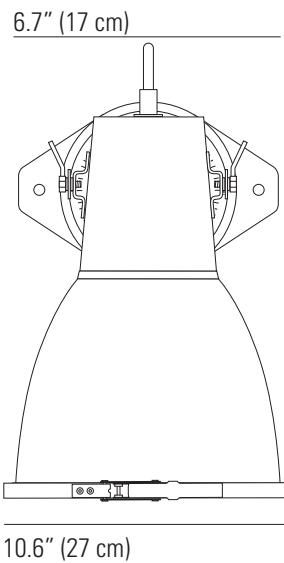

STIRRUP 3 Wall Light

Specifications

PRODUCT CODE:	US-FW078	MATERIAL(S):	ALUMINIUM, GLASS
BULB CAP:	E26	AVAILABLE FINISH:	NATURAL ALUMINIUM/BLACK PAINTED REFLECTOR, ALUMINIUM BASE, FROSTED GLASS
MAX WATTAGE:	100W	CABLE COLOUR:	BLACK & WHITE COTTON BRAID
VOLTAGE:	120V (AC)		
BULB TYPE:	TYPE A		