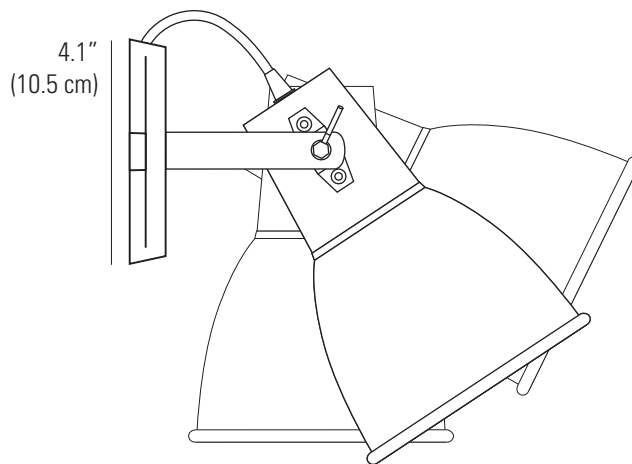

# STIRRUP 1 Wall Light

5.5" (14 cm)  
max: 8.6" (22 cm)

5.9" (15 cm)

4.3" (11 cm)

## Specifications

PRODUCT CODE:	US-FW179	IP RATING:	IP20
BULB CAP:	E26	MATERIAL(S):	ALUMINIUM
MAX WATTAGE:	60W	AVAILABLE FINISH:	NATURAL ALUMINIUM/BLACK PAINTED, ALUMINIUM BASE
VOLTAGE:	120V (AC)	CABLE COLOUR:	BLACK & WHITE COTTON BRAID
BULB TYPE:	R80		