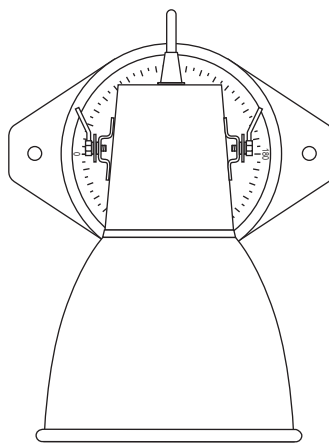

# STIRRUP 1 Wall Light

5.5" (14 cm)  
max: 8.6" (22 cm)

5.9" (15 cm)

4.3" (11 cm)

## Specifications

PRODUCT CODE:	US-FW179	IP RATING:	IP20
BULB CAP:	E26	MATERIAL(S):	ALUMINIUM
MAX WATTAGE:	60W	AVAILABLE FINISH:	NATURAL ALUMINIUM/BLACK PAINTED, ALUMINIUM BASE
VOLTAGE:	120V (AC)	CABLE COLOUR:	BLACK & WHITE COTTON BRAID
BULB TYPE:	R80		