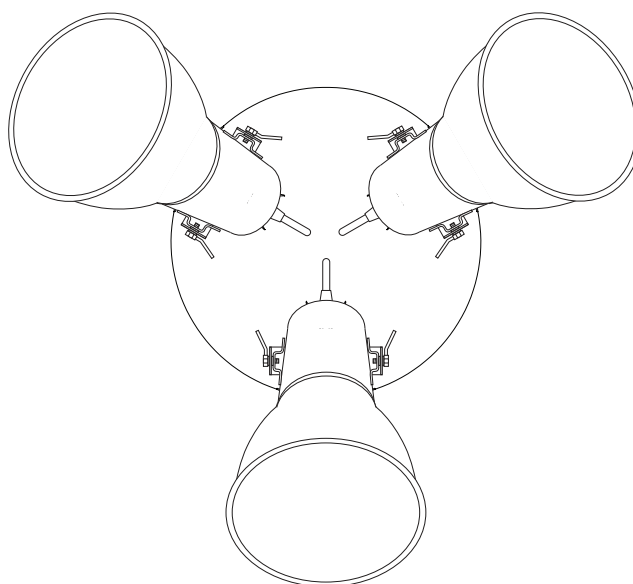

STIRRUP TRIPLE Ceiling Light

max 14.9" (380 mm)

7.9" (200 mm)

min 5.5" (140 mm)
max 8.6" (220 mm)

Specifications

PRODUCT CODE: US-FC180

BULB CAP: E26

MAX WATTAGE: 60W

VOLTAGE: 120V (AC)

BULB TYPE: A

IP RATING: IP20

MATERIAL(S): ALUMINIUM

AVAILABLE FINISH: NATURAL ALUMINIUM/BLACK
PAINTED, ALUMINIUM BASE

CABLE COLOUR: BLACK & WHITE COTTON BRAID

© ORIGINAL BTC
Made in the UK

originalbtc.com

Bulb not included.
This product is available for specific markets.
Retrofit CFL and LED compatible.