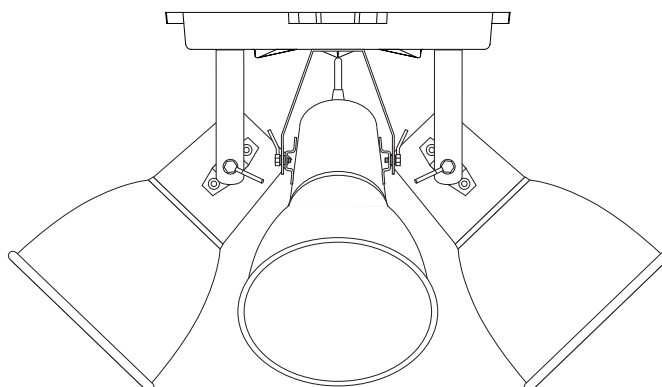

STIRRUP TRIPLE Ceiling Light

max 14.9" (380 mm)

7.9" (200 mm)

min 5.5" (140 mm)
max 8.6" (220 mm)

Specifications

PRODUCT CODE: US-FC180

BULB CAP: E26

MAX WATTAGE: 60W

VOLTAGE: 120V (AC)

BULB TYPE: A

IP RATING: IP20

MATERIAL(S): ALUMINIUM

AVAILABLE FINISH: NATURAL ALUMINIUM/BLACK
PAINTED, ALUMINIUM BASE

CABLE COLOUR: BLACK & WHITE COTTON BRAID

© ORIGINAL BTC
Made in the UK