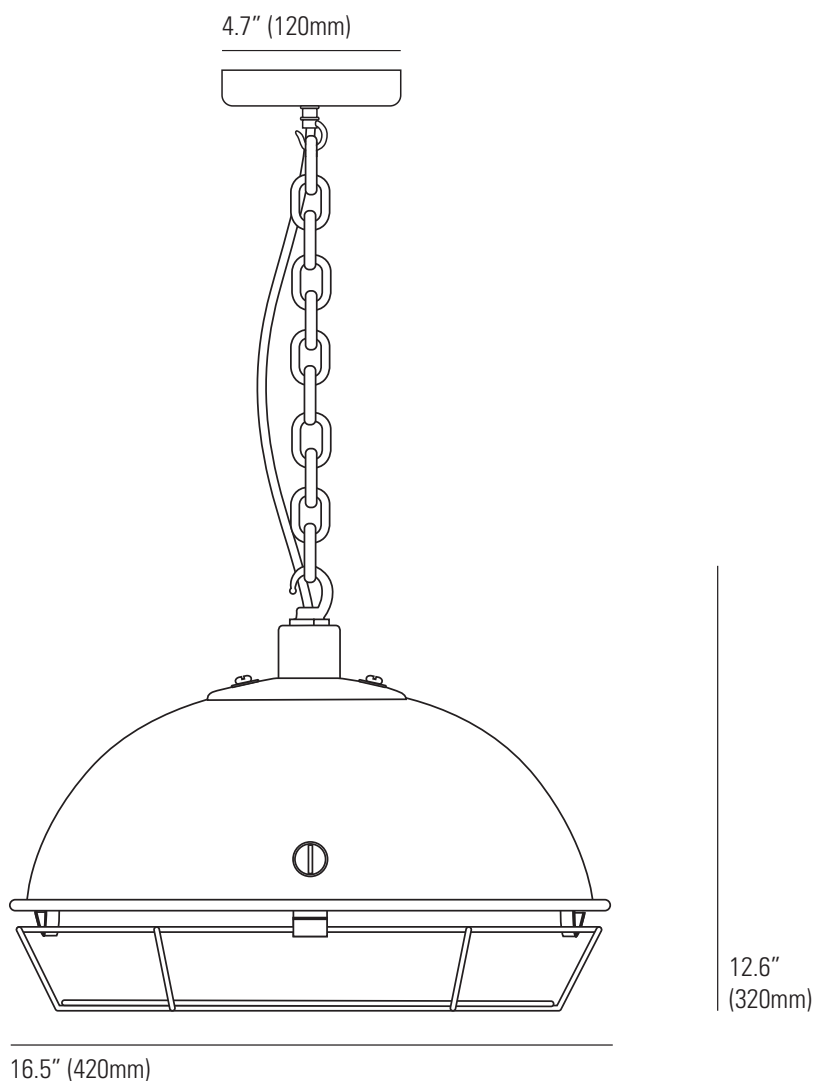

7238 Steel Working Light with Protective Guard

Specifications

PRODUCT CODE: US-DP7238

BULB CAP: E26

MAX WATTAGE: 100W

VOLTAGE: 120V (AC)

BULB TYPE: A

IP RATING: IP20

MATERIAL(S): STEEL, ALUMINIUM

AVAILABLE FINISH: GALVANISED

CABLE COLOUR: BLACK

CABLE LENGTH: 70" (180CM)

CHAIN LENGTH: 59" (150CM)