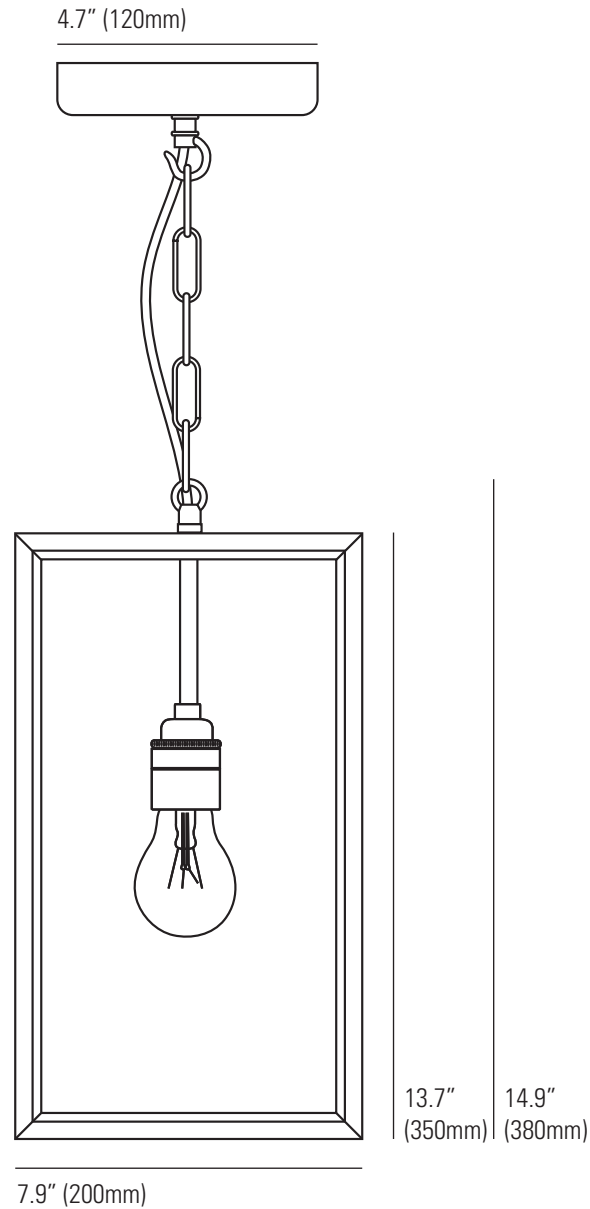

7639/20 Small Square Pendant, External Glass

Specifications

PRODUCT CODE: US-DP7639/20

BULB CAP: E26

MAX WATTAGE: 100W

VOLTAGE: 120V (AC)

BULB TYPE: A

IP RATING: IP20

MATERIAL(S): BRASS, GLASS

AVAILABLE FINISH: WEATHERED BRASS
WITH CLEAR GLASS

CABLE COLOUR: BLACK

CABLE LENGTH: 70.8" (180CM)

CHAIN LENGTH: 59" (150CM)