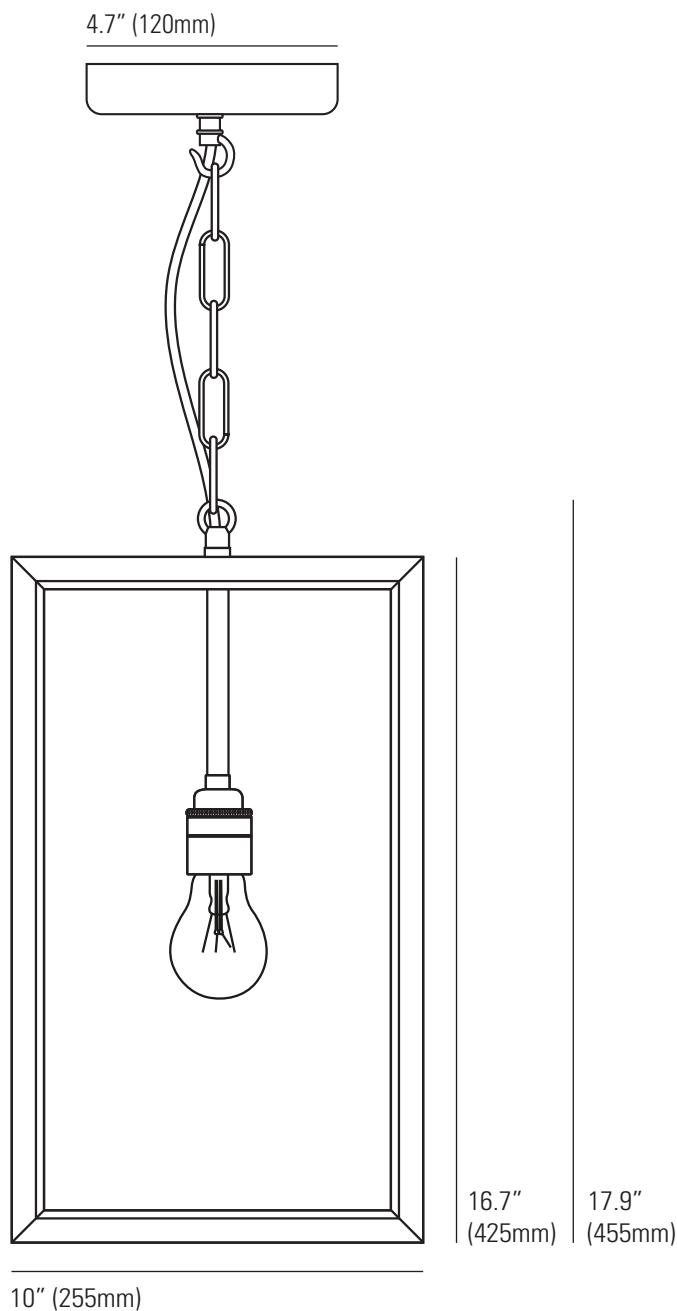

7639 Square Pendant, External Glass

Specifications

PRODUCT CODE: US-DP7639

BULB CAP: E26

MAX WATTAGE: 100W

VOLTAGE: 120V (AC)

BULB TYPE: A

IP RATING: IP20

MATERIAL(S): BRASS, GLASS

AVAILABLE FINISH: WEATHERED BRASS
WITH CLEAR GLASS

CABLE COLOUR: BLACK

CABLE LENGTH: 71" (180CM)

CHAIN LENGTH: 59" (150CM)