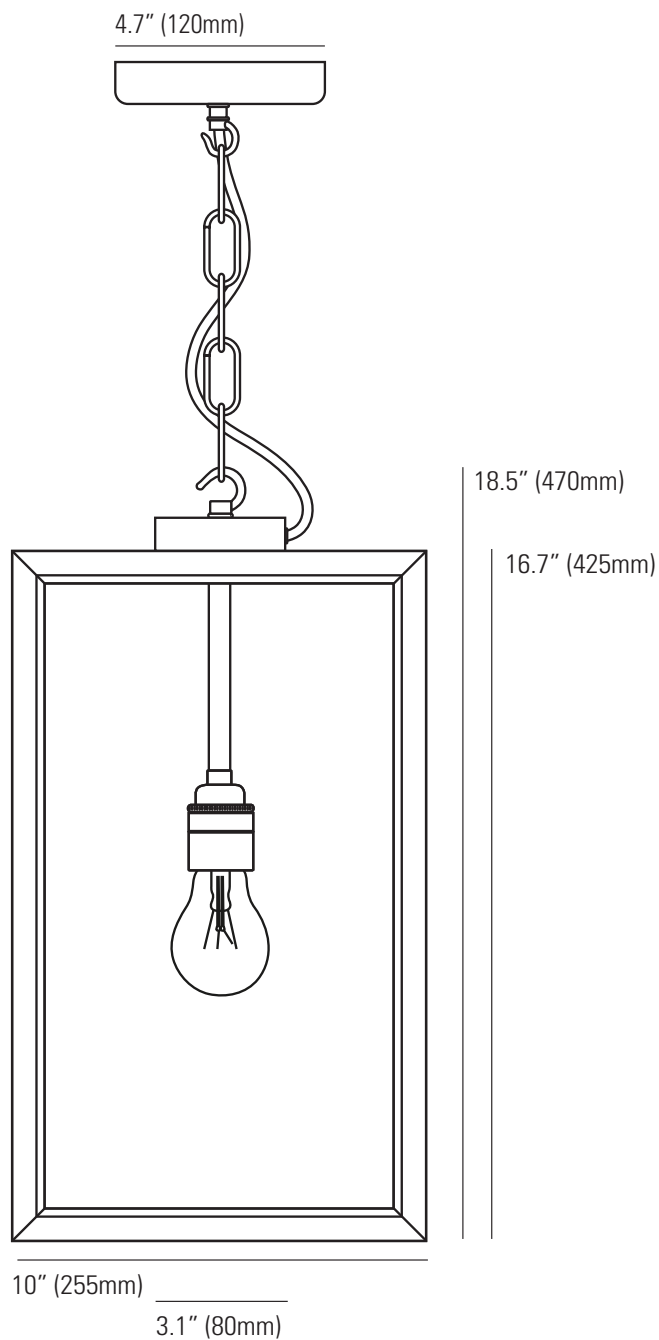

7638 Square Pendant, Closed Top

Specifications

PRODUCT CODE: US-DP7638

BULB CAP: E26

MAX WATTAGE: 100W

VOLTAGE: 120V (AC)

BULB TYPE: A

IP RATING: IP43

MATERIAL(S): BRASS, GLASS

AVAILABLE FINISH: WEATHERED BRASS
WITH CLEAR GLASS

CABLE COLOUR: BLACK

CABLE LENGTH: 71" (180CM)

CHAIN LENGTH: 59" (150CM)