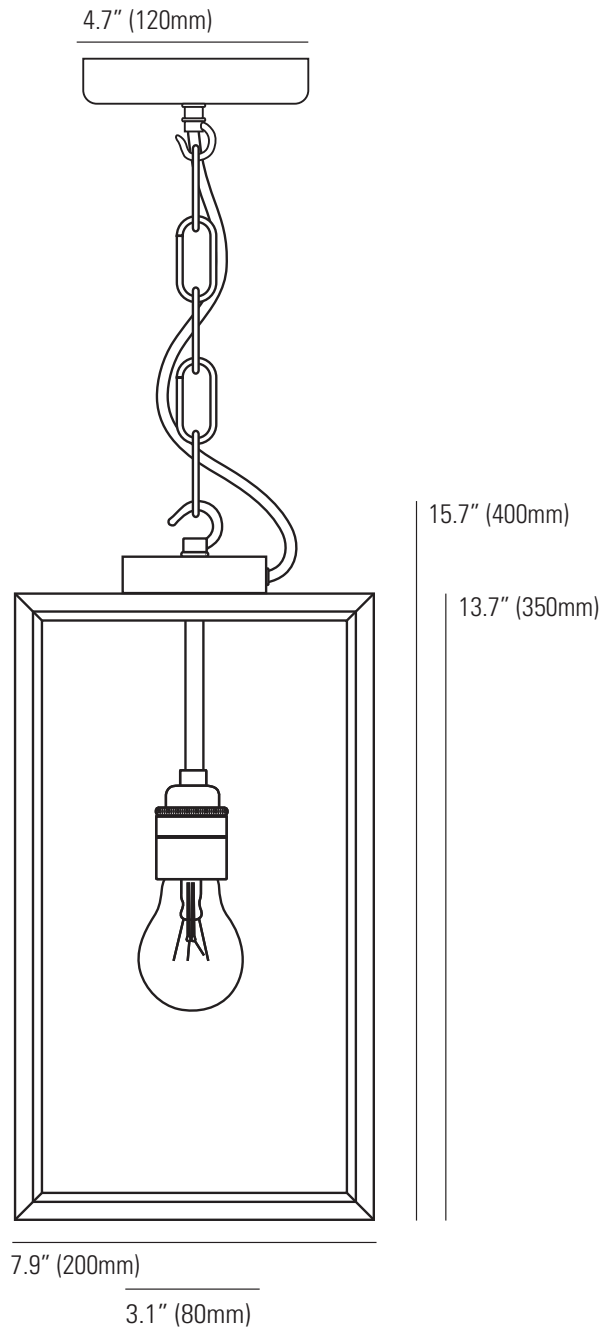

# 7638/20 Small Square Pendant, Closed Top

## Specifications

PRODUCT CODE: US-DP7638/20

BULB CAP: E26

MAX WATTAGE: 100W

VOLTAGE: 120V (AC)

BULB TYPE: A

IP RATING: IP43

MATERIAL(S): BRASS, GLASS

AVAILABLE FINISH: WEATHERED BRASS  
WITH CLEAR GLASS

CABLE COLOUR: BLACK

CABLE LENGTH: 71" (180CM)

CHAIN LENGTH: 59" (150CM)