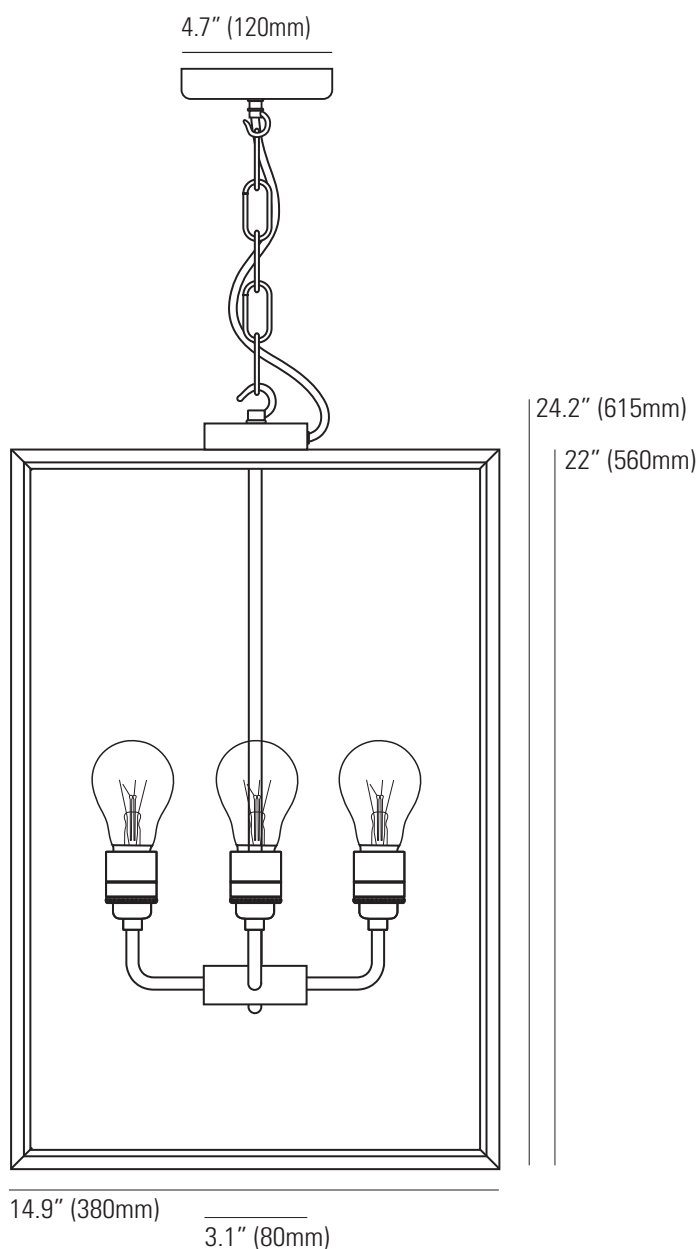

7638/4ELE/L Large Square Pendant, Closed Top

Specifications

PRODUCT CODE: US-DP7638

BULB CAP: E26 X 4

MAX WATTAGE: 60W X 4

VOLTAGE: 120V (AC)

BULB TYPE: A

IP RATING: IP43

MATERIAL(S): BRASS, GLASS

AVAILABLE FINISH: WEATHERED BRASS
WITH CLEAR GLASS

CABLE COLOUR: BLACK

CABLE LENGTH: 71" (180CM)

CHAIN LENGTH: 59" (150CM)