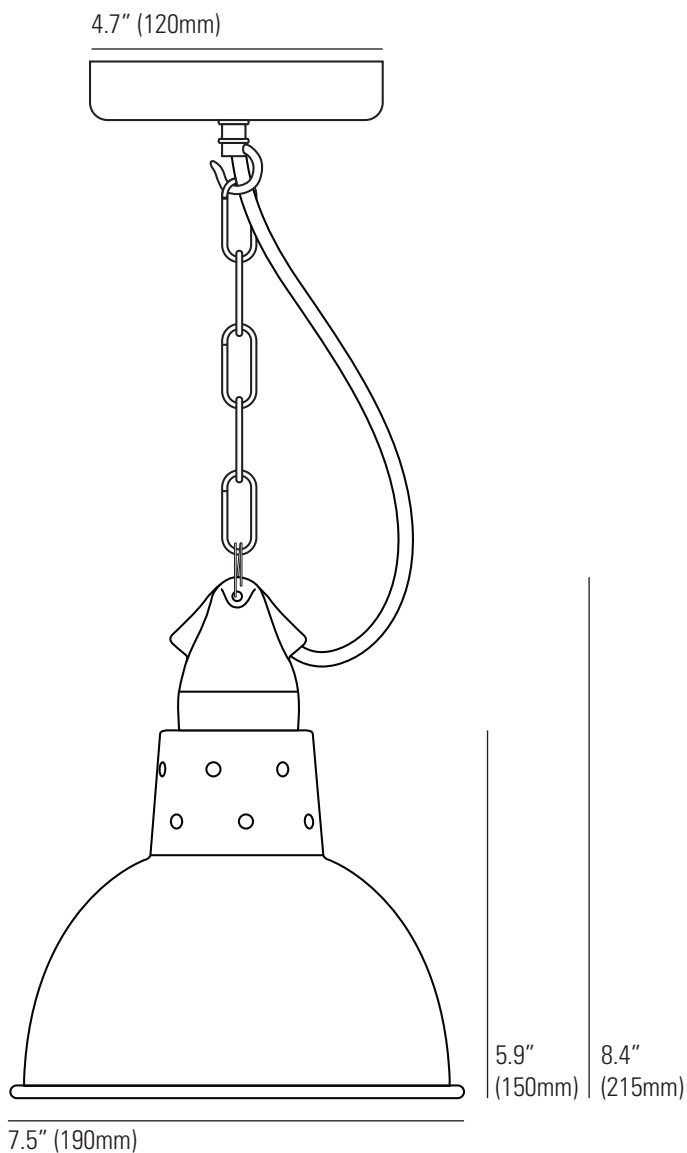

# 7165 Spun Reflector With Suspension Lampholder

## Specifications

PRODUCT CODE:	US-DP7165/SLH	AVAILABLE FINISH:	POLISHED/BLACK PAINTED ALUMINIUM/POLISHED COPPER/WEATHERED COPPER WITH POLISHED OR WEATHERED INTERIOR
BULB CAP:	E26	CABLE COLOUR:	BLACK
MAX WATTAGE:	60W	CABLE LENGTH:	71" (180CM)
VOLTAGE:	120V (AC)	CHAIN LENGTH:	59" (150CM)
BULB TYPE:	A		
IP RATING:	IP20		
MATERIAL(S):	COPPER/ALUMINIUM		