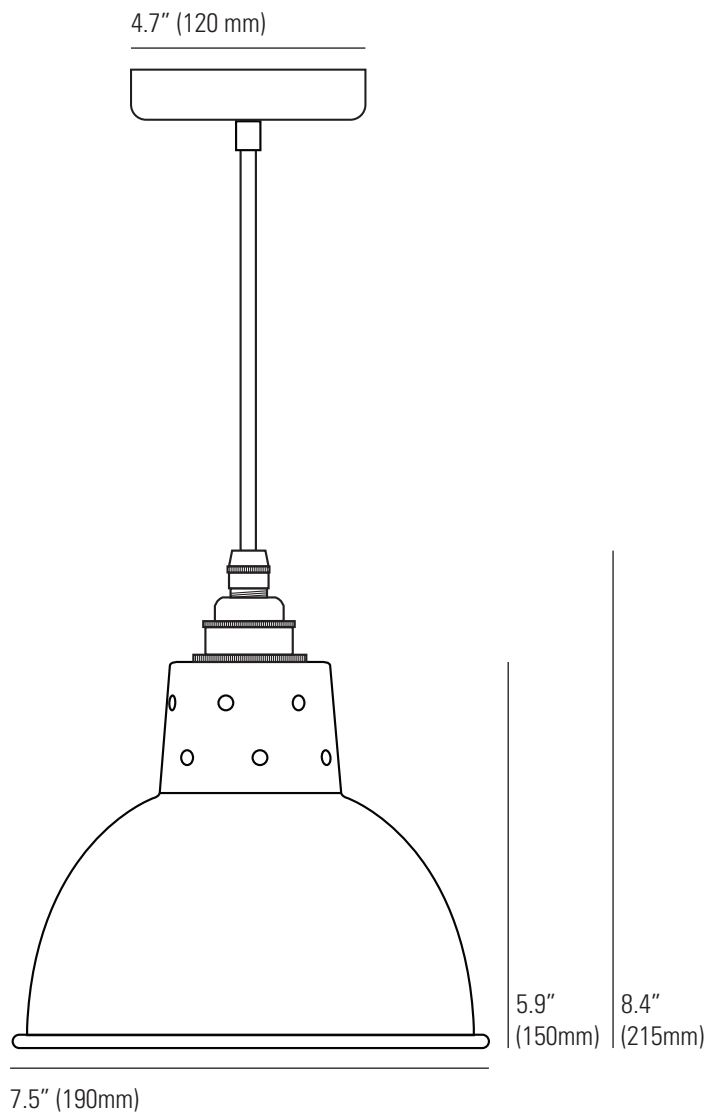

7165 Spun Reflector with Cordgrip Lampholder

Specifications

PRODUCT CODE: US-DP7165/CGLH

BULB CAP: E26

MAX WATTAGE: 60W

VOLTAGE: 120V (AC)

BULB TYPE: A

IP RATING: IP20

MATERIAL(S): ALUMINIUM/COPPER

AVAILABLE FINISH: POLISHED/BLACK PAINTED
ALUMINIUM/POLISHED COPPER/
WEATHERED COPPER WITH
POLISHED OR WEATHERED INTERIOR

CABLE COLOUR: BLACK

CABLE LENGTH: 59" (150CM)