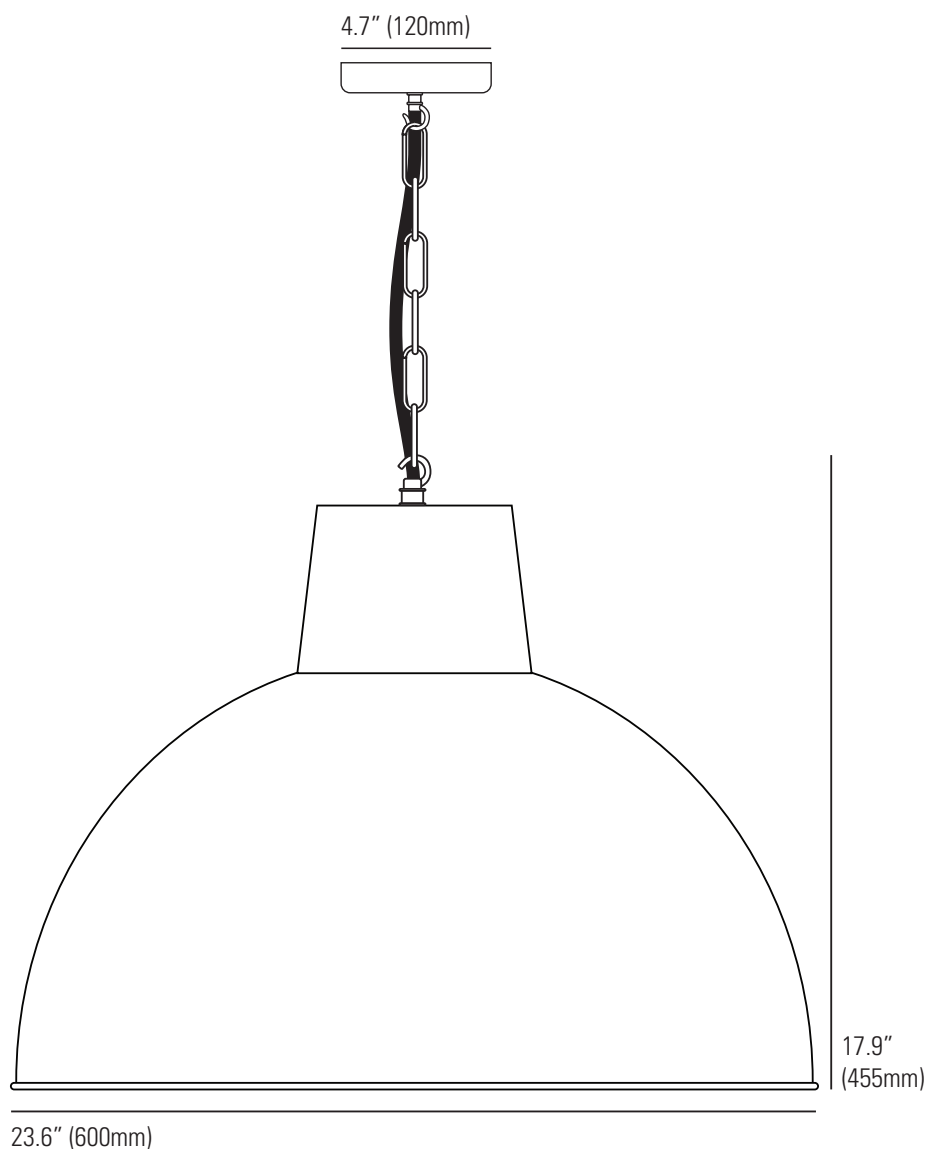

# 7163 Spun Reflector Large

## Specifications

PRODUCT CODE:	US-DP7163	MATERIAL(S):	ALUMINIUM/COPPER
BULB CAP:	E26	AVAILABLE FINISH:	POLISHED ALUMINIUM OR WEATHERED COPPER WITH POLISHED INTERIOR
MAX WATTAGE:	150W	CABLE COLOUR:	BLACK
VOLTAGE:	120V (AC)	CABLE LENGTH:	71" (180CM)
BULB TYPE:	A	CHAIN LENGTH:	59" (150CM)
IP RATING:	IP20		