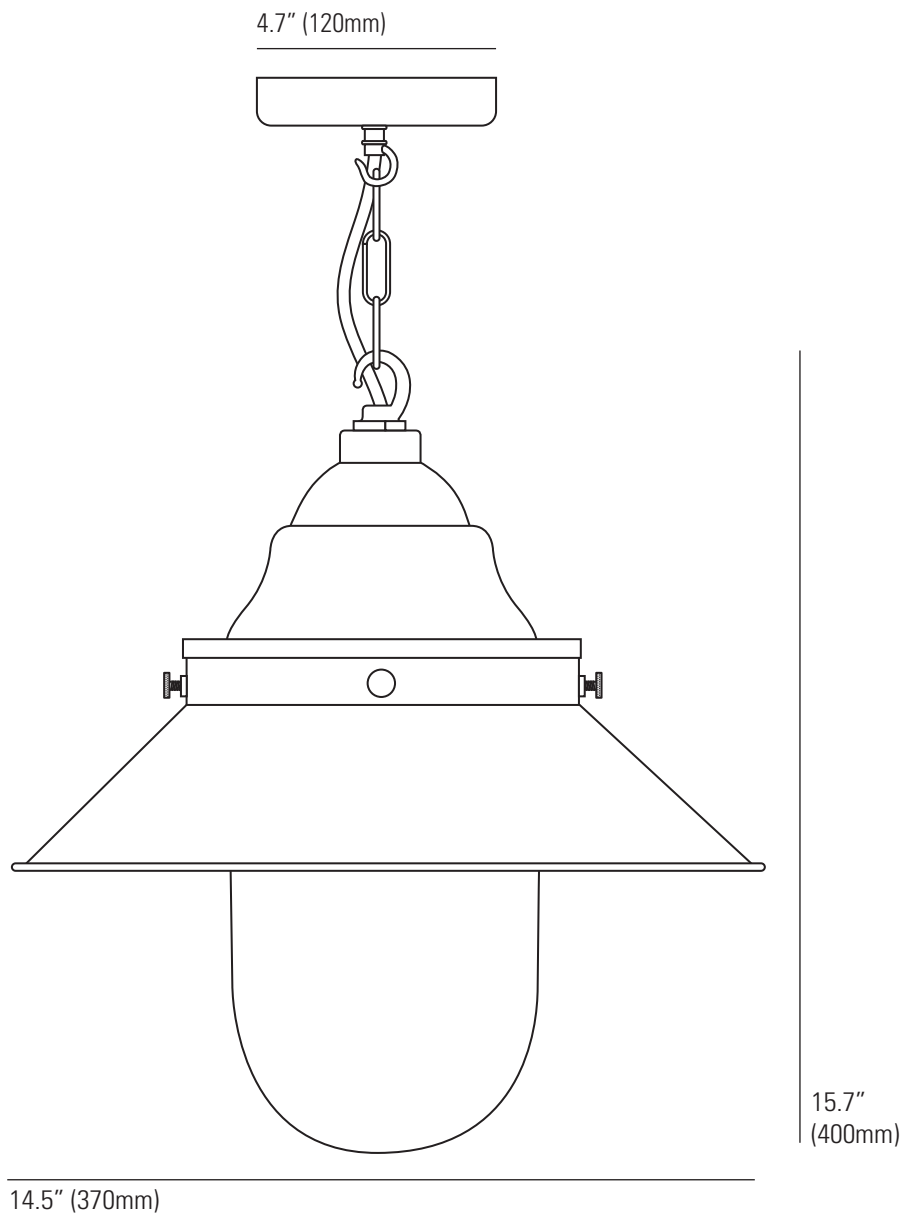

7244 Ship's Large Deck Light

Specifications

PRODUCT CODE: US-DP7244

BULB CAP: E26

MAX WATTAGE: 150W

VOLTAGE: 120V (AC)

BULB TYPE: A

IP RATING: IP20

MATERIAL(S): COPPER, GLASS

AVAILABLE FINISH: WEATHERED COPPER
CLEAR GLASS

CABLE COLOUR: BLACK

CABLE LENGTH: 71" (180CM)

CHAIN LENGTH: 59" (150CM)