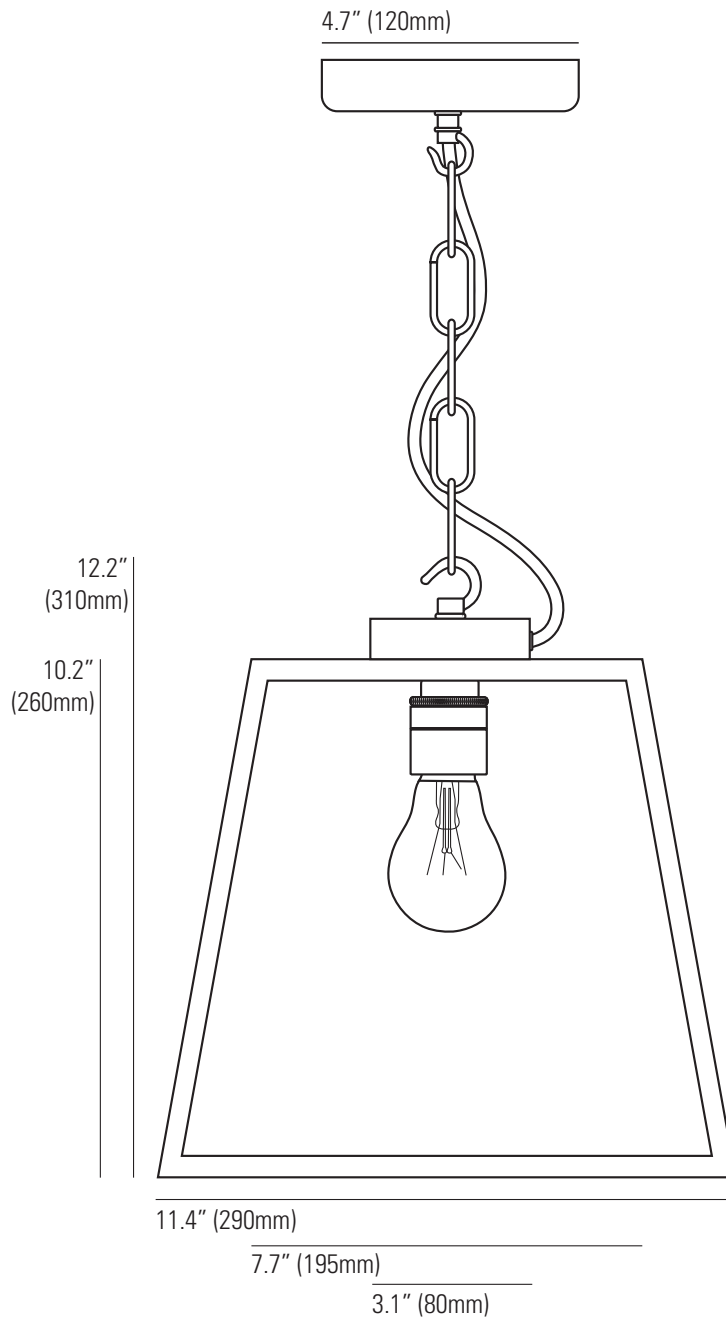

# 7635/M Quad Pendant, Medium, Closed Top

## Specifications

PRODUCT CODE: US-DP7635/M

BULB CAP: E26

MAX WATTAGE: 100W

VOLTAGE: 120V (AC)

BULB TYPE: A

IP RATING: IP43

MATERIAL(S): BRASS, GLASS

AVAILABLE FINISH: WEATHERED BRASS,  
WITH CLEAR GLASS

CABLE COLOUR: BLACK

CABLE LENGTH: 71" (180CM)

CHAIN LENGTH: 59" (150CM)