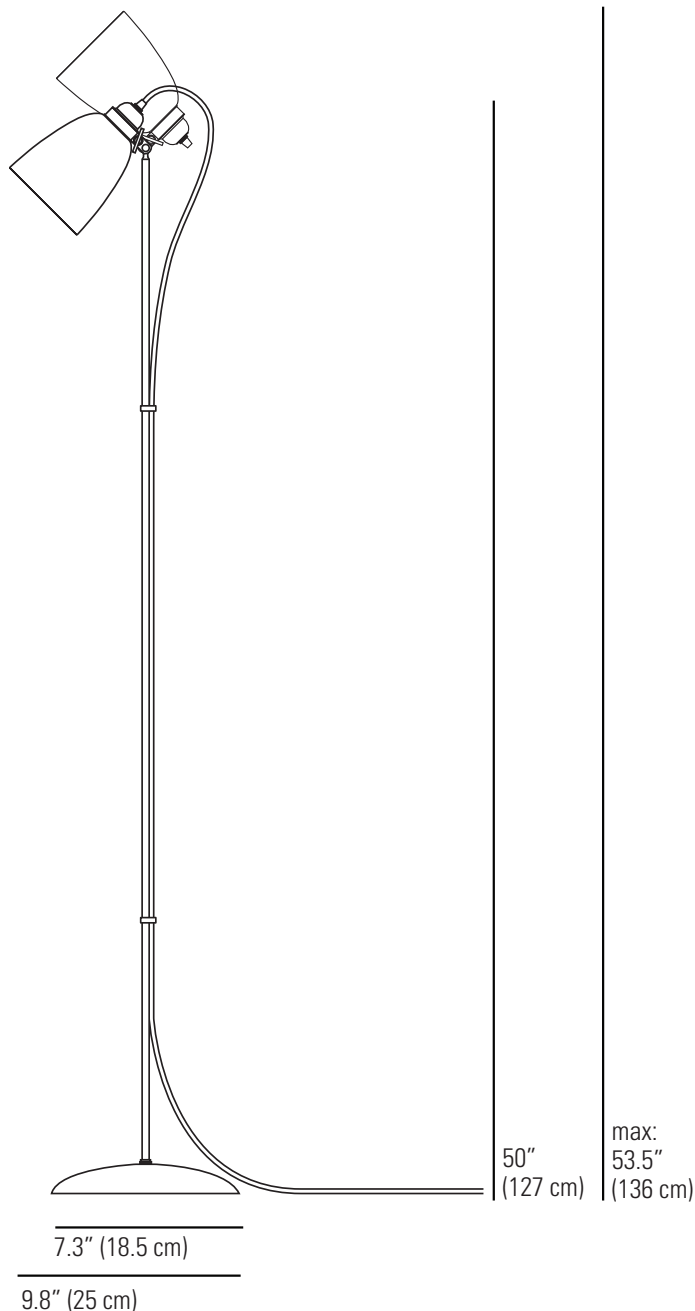

PRIMO Floor Light

Specifications

PRODUCT CODE:	US-FF463
BULB CAP:	E26
MAX WATTAGE:	40W
VOLTAGE:	120V (AC)
BULB TYPE:	A
IP RATING:	IP20

MATERIAL(S):	GLASS (SHADE) SATIN CHROME (STEM) ALUMINIUM (BASE)
AVAILABLE FINISH:	PRISMATIC GLASS
CABLE COLOUR:	BLACK & WHITE COTTON BRAID