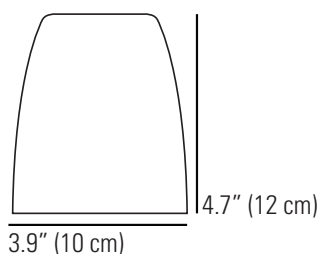

PRIMO Floor Light

Specifications

PRODUCT CODE:	US-FF463
BULB CAP:	E26
MAX WATTAGE:	40W
VOLTAGE:	120V (AC)
BULB TYPE:	A
IP RATING:	IP20

MATERIAL(S):	GLASS (SHADE) SATIN CHROME (STEM) ALUMINIUM (BASE)
AVAILABLE FINISH:	PRISMATIC GLASS
CABLE COLOUR:	BLACK & WHITE COTTON BRAID