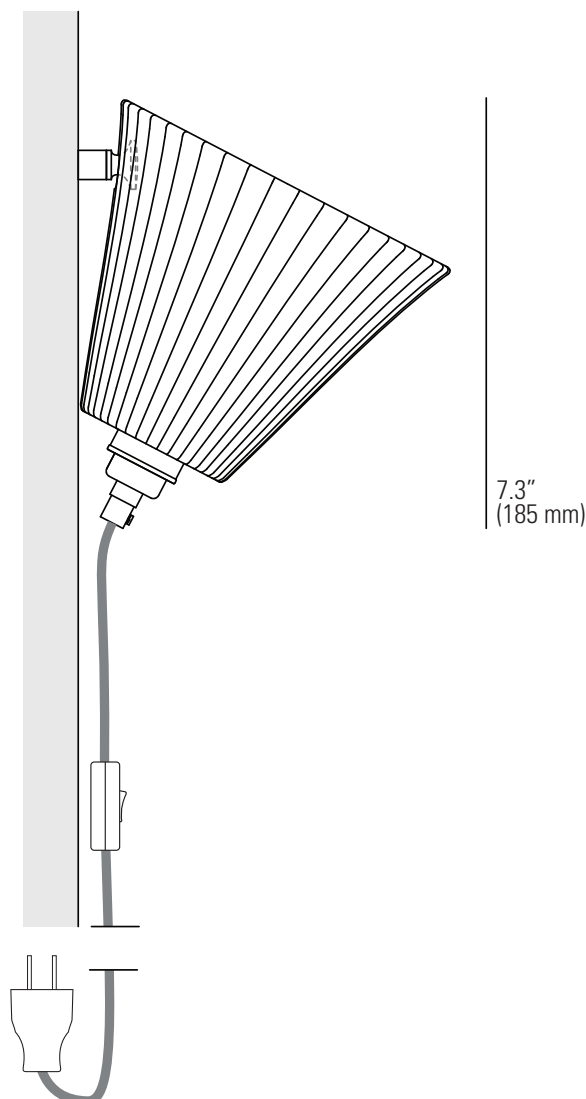

PORTABLE PLEAT Wall Light

Medium

5.5" (140 mm)

Large

7.9" (200 mm)

Specifications

PRODUCT CODE: US-FW545N (M) / US-FW546N (L)

BULB CAP: E26

MAX WATTAGE: 40W (M) / 60W (L)

VOLTAGE: 120V (AC)

BULB TYPE: A

IP RATING: IP20

MATERIAL(S): BONE CHINA

AVAILABLE FINISH: NATURAL BONE CHINA,
CHROME FIXING

CABLE LENGTH: 98.4" (250CM)

CABLE COLOUR: SAND & TAUPE COTTON BRAID

© ORIGINAL BTC
Made in the UK

originalbtc.com

Bulb not included.
This product is available for specific markets.
Retrofit CFL and LED compatible.
Position within 2m of outlet to supply power.