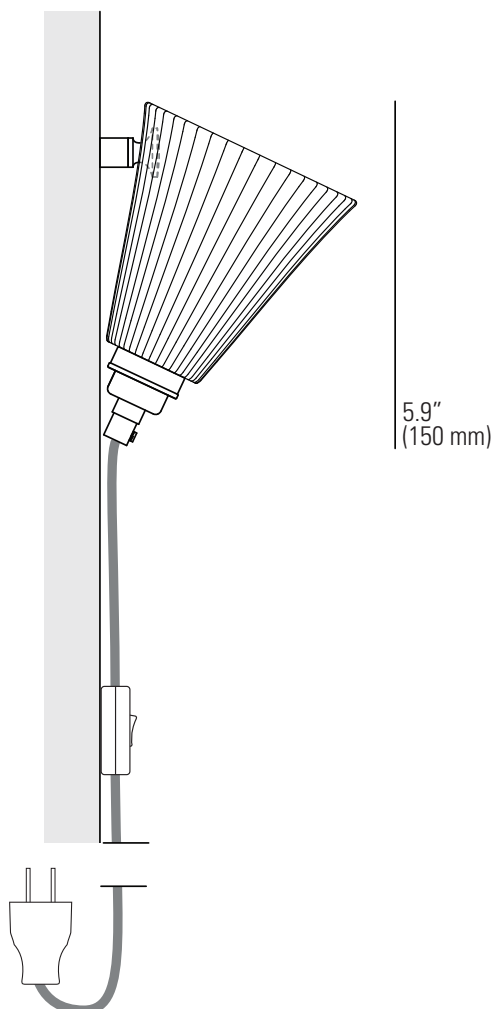

PORTABLE PLEAT Wall Light

Medium

5.5" (140 mm)

Large

7.9" (200 mm)

Specifications

PRODUCT CODE: US-FW545N (M) / US-FW546N (L)

BULB CAP: E26

MAX WATTAGE: 40W (M) / 60W (L)

VOLTAGE: 120V (AC)

BULB TYPE: A

IP RATING: IP20

MATERIAL(S): BONE CHINA

AVAILABLE FINISH: NATURAL BONE CHINA,
CHROME FIXING

CABLE LENGTH: 98.4" (250CM)

CABLE COLOUR: SAND & TAUPE COTTON BRAID

© ORIGINAL BTC
Made in the UK

originalbtc.com

Bulb not included.
This product is available for specific markets.
Retrofit CFL and LED compatible.
Position within 2m of outlet to supply power.