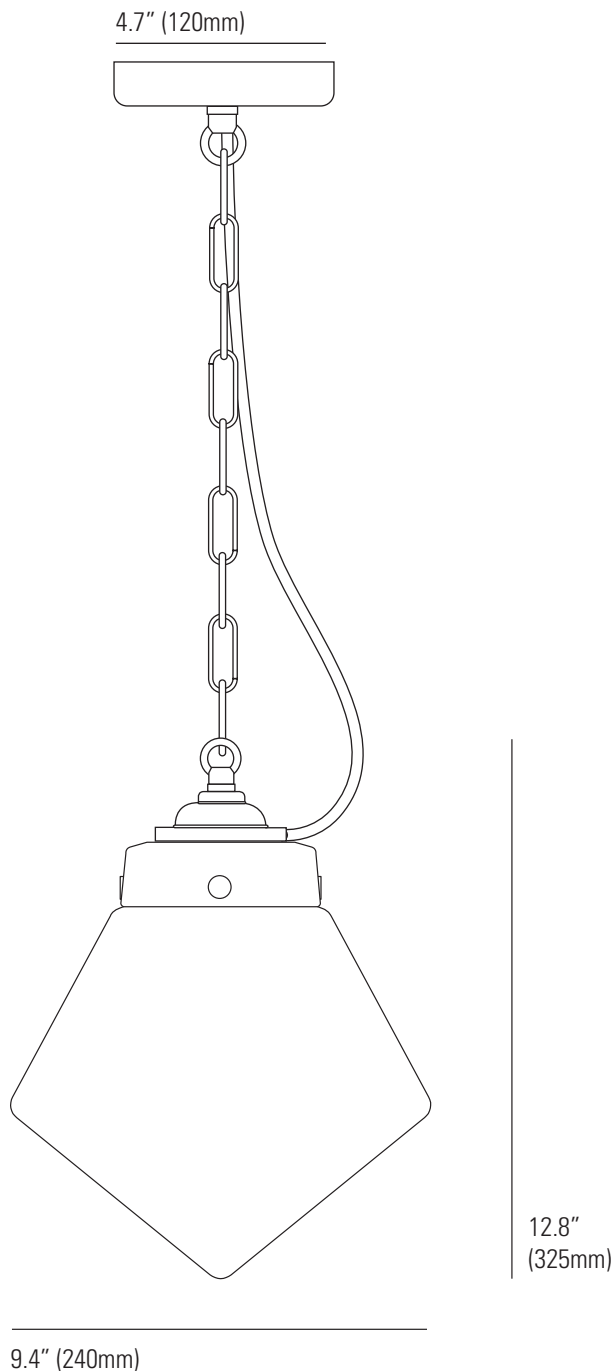

8400 Point Pendant Light

Specifications

PRODUCT CODE:	DP8400	MATERIAL:	WEATHERED BRASS, GLASS
BULB CAP:	E26	AVAILABLE FINISH:	OPAL GLASS
MAX WATTAGE:	60W	CABLE COLOUR:	BLACK
VOLTAGE:	120V (AC)	CHAIN LENGTH:	59" (150 CM)
BULB TYPE:	A	CABLE LENGTH:	71" (180CM)
IP RATING:	IP44		