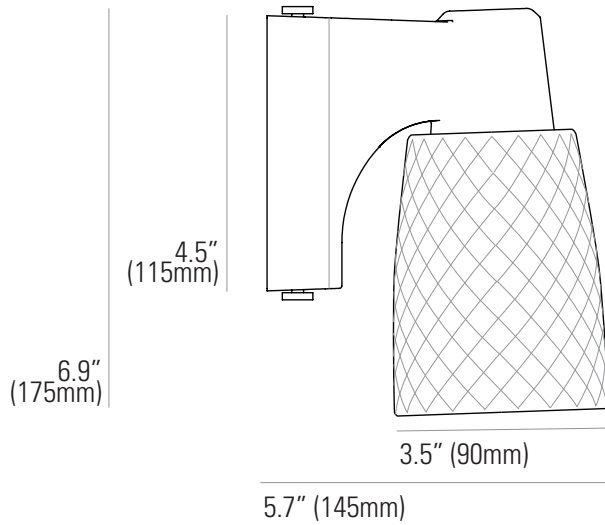

OXFORD Wall Light

OXFORD 1

Backplate

1.2" (30mm)

OXFORD 2

Specifications

PRODUCT CODE:	US-FW590N (1) / US-FW595N (2)
BULB CAP:	E26
MAX WATTAGE:	40W
VOLTAGE:	120V (AC)
BULB TYPE:	A

IP RATING:	IP20
MATERIAL:	BONE CHINA
AVAILABLE FINISH:	NATURAL BONE CHINA,