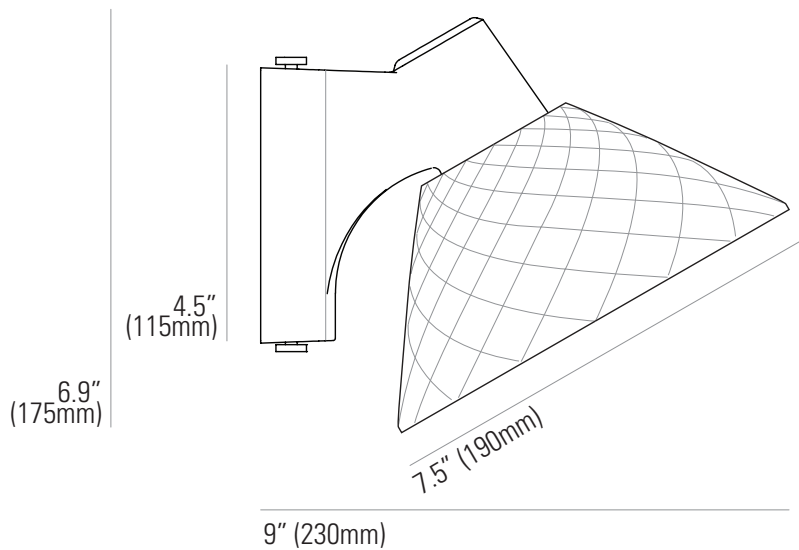

OXFORD Wall Light

OXFORD 1

Backplate

1.2" (30mm)

OXFORD 2

Specifications

PRODUCT CODE:	US-FW590N (1) / US-FW595N (2)
BULB CAP:	E26
MAX WATTAGE:	40W
VOLTAGE:	120V (AC)
BULB TYPE:	A

IP RATING:	IP20
MATERIAL:	BONE CHINA
AVAILABLE FINISH:	NATURAL BONE CHINA,