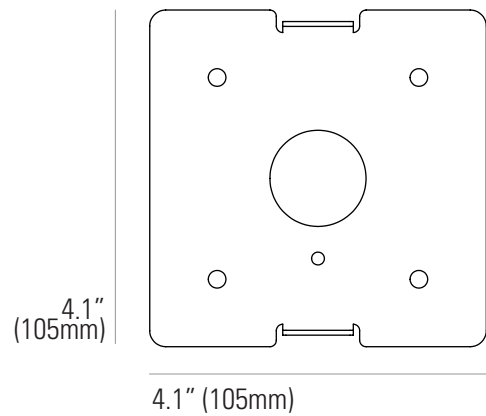

OXFORD Wall Light

OXFORD 1

Backplate

1.2" (30mm)

OXFORD 2

Specifications

PRODUCT CODE:	US-FW590N (1) / US-FW595N (2)
BULB CAP:	E26
MAX WATTAGE:	40W
VOLTAGE:	120V (AC)
BULB TYPE:	A

IP RATING:	IP20
MATERIAL:	BONE CHINA
AVAILABLE FINISH:	NATURAL BONE CHINA,