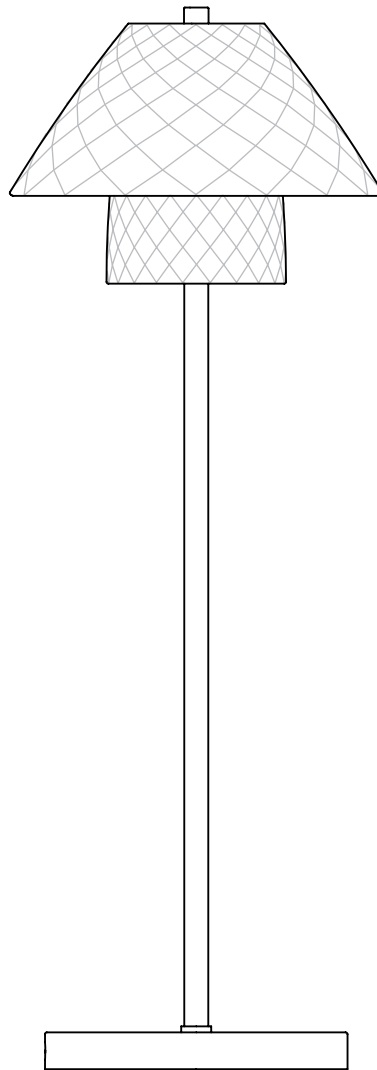

8" (205mm)

22.5"
(570mm)

6.3" (160mm)

Specifications

PRODUCT CODE: US-FT620/BR

BULB CAP: GU10

MAX WATTAGE: 10W

VOLTAGE: 120V (AC)

BULB TYPE: GU10 LED (NOT INCLUDED)

IP RATING: IP20

MATERIAL: BONE CHINA / BRASS

AVAILABLE FINISH: MATTE BONE CHINA SHADE + SATIN BRASS BASE

CABLE LENGTH: 63" (160 CM)

CABLE COLOUR: BLACK COTTON BRAID