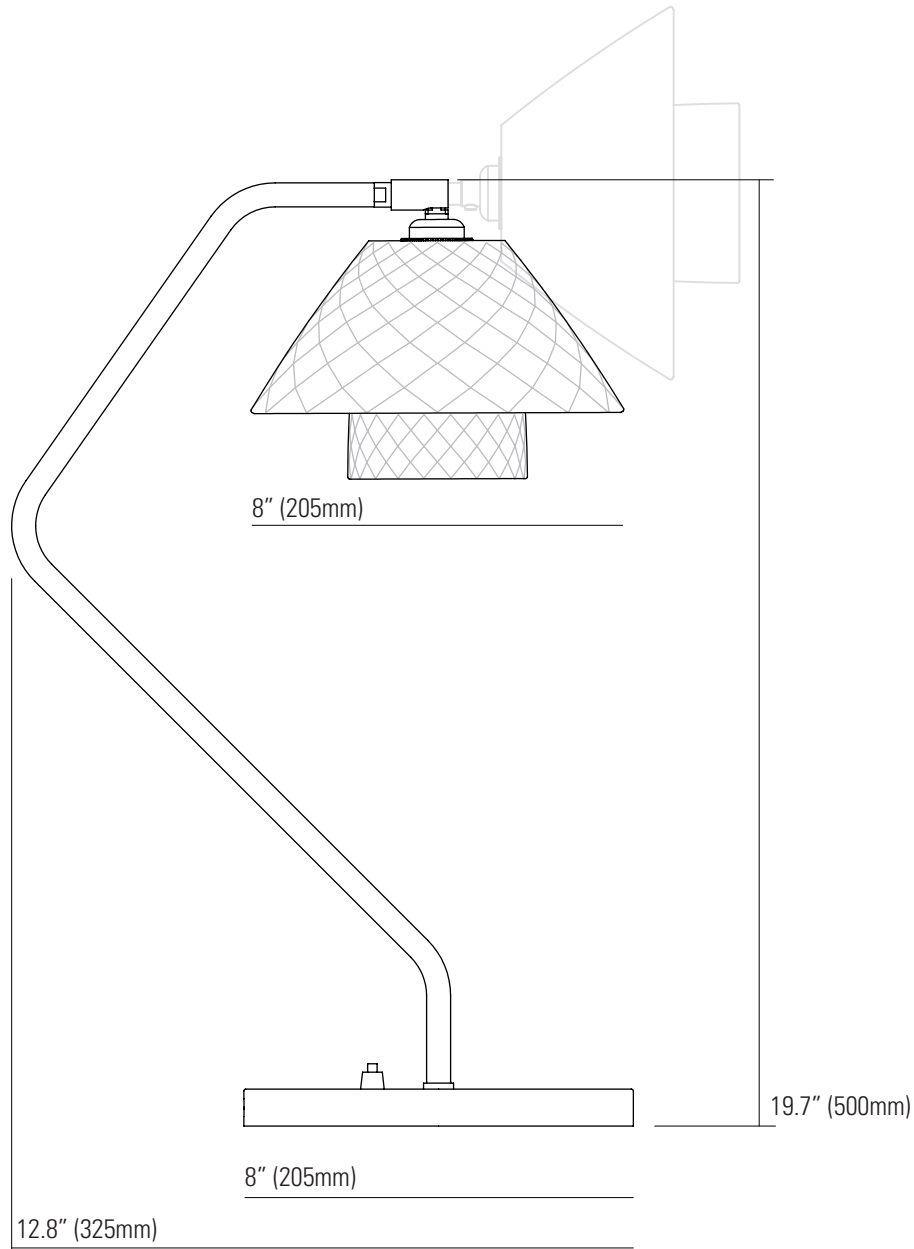

# OXFORD DOUBLE Double Desk Light

## Specifications

PRODUCT CODE: US-FT625/BR

BULB CAP: E26

MAX WATTAGE: 40W

VOLTAGE: 120V (AC)

BULB TYPE: TYPE A

IP RATING: IP20

MATERIAL: BONE CHINA / BRASS

AVAILABLE FINISH: MATTE BONE CHINA SHADE + SATIN BRASS BASE

CABLE LENGTH: 63" (160 CM)

CABLE COLOUR: BLACK COTTON BRAID