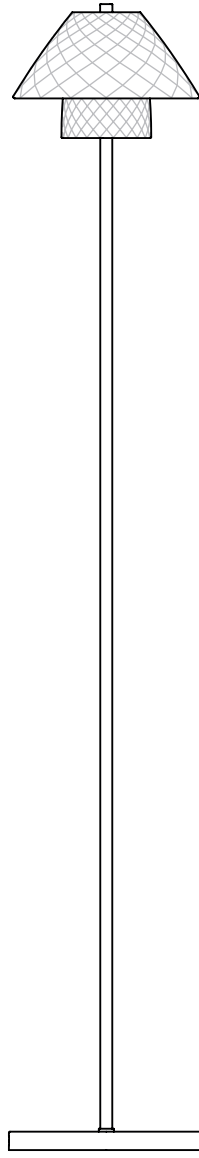

OXFORD DOUBLE Floor Light

8" (205mm)

48"
(1225mm)

8" (205mm)

Specifications

PRODUCT CODE: US-FF630/BR

BULB CAP: GU10

MAX WATTAGE: 10W

VOLTAGE: 120V (AC)

BULB TYPE: GU10 LED (NOT INCLUDED)

IP RATING: IP20

MATERIAL: BONE CHINA / BRASS

AVAILABLE FINISH: MATTE BONE CHINA SHADE + SATIN BRASS BASE

CABLE LENGTH: 160 CM

CABLE COLOUR: BLACK COTTON BRAID